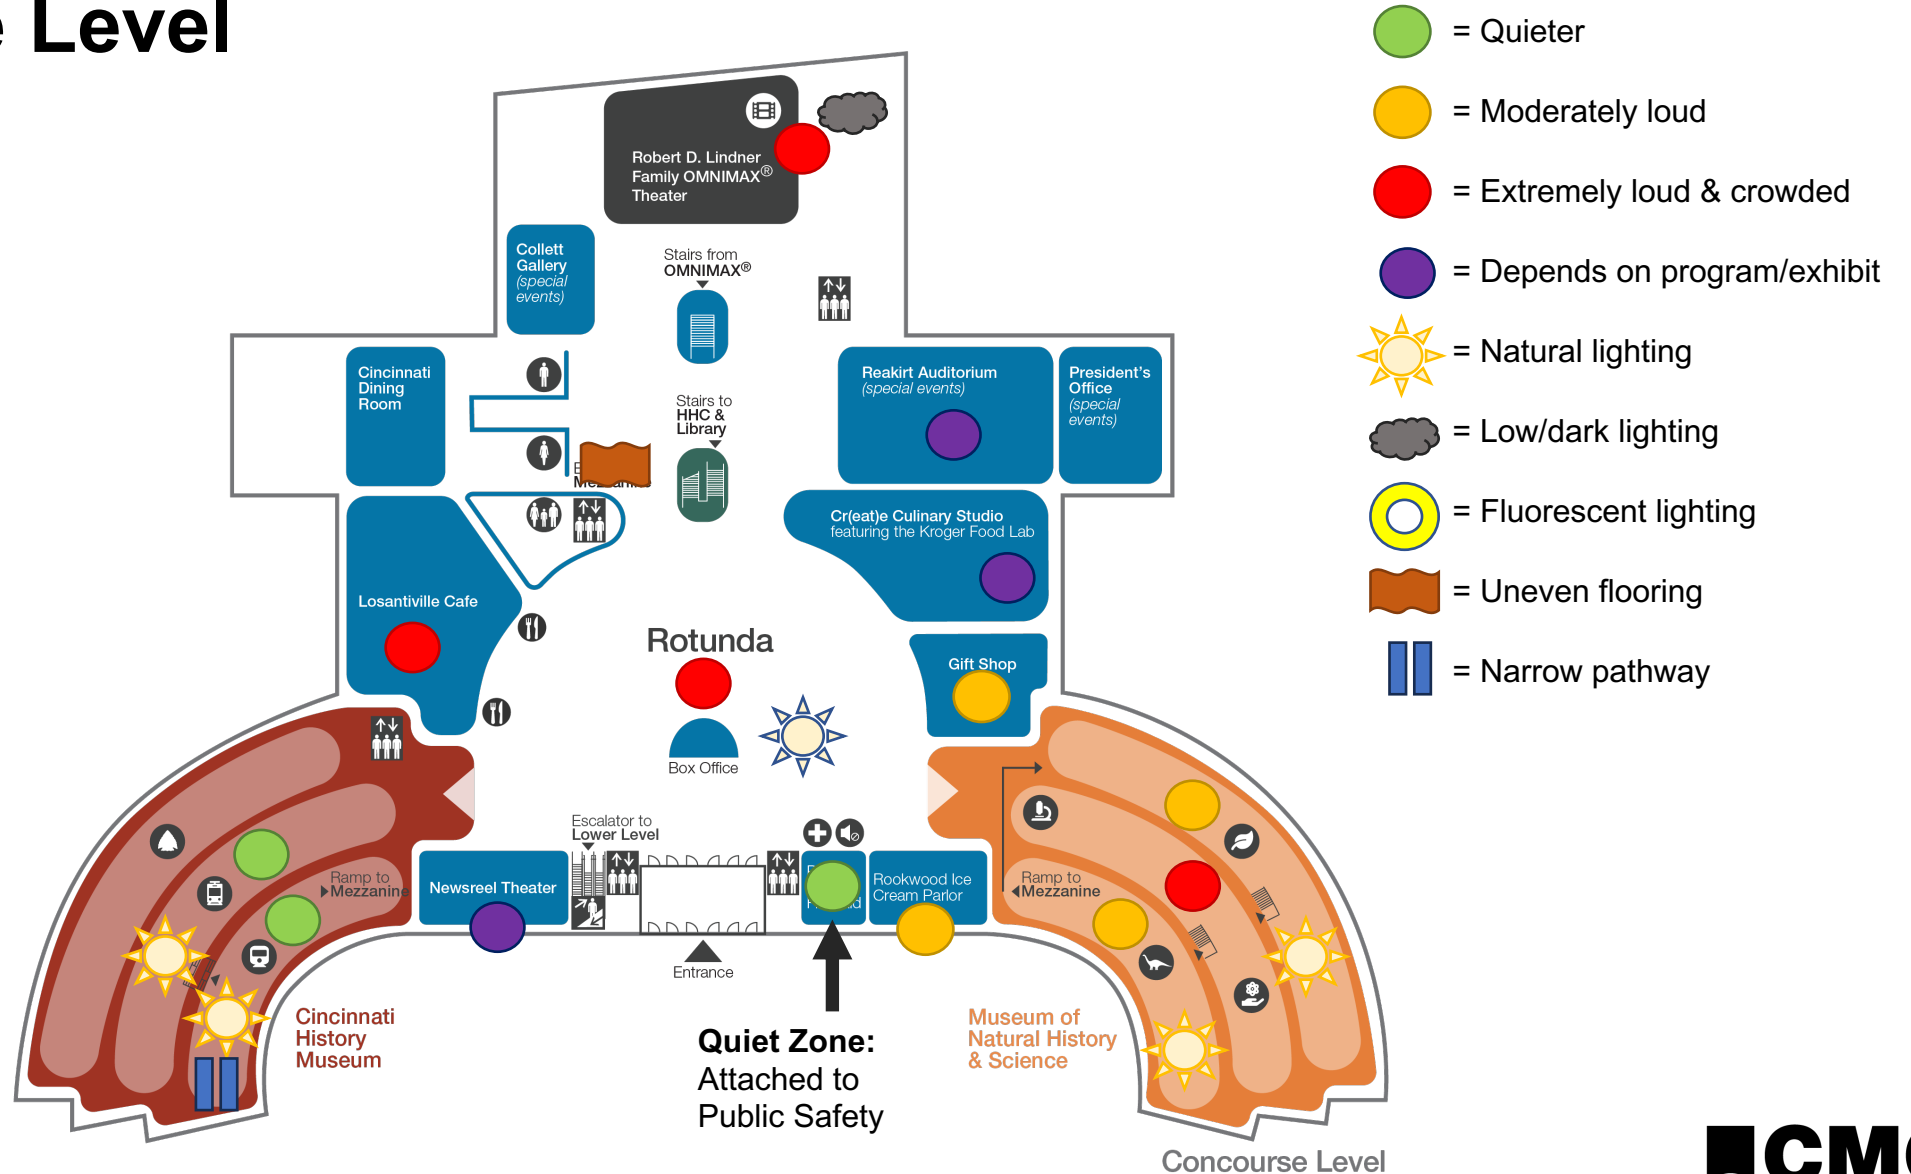

# Mezzanine Level

# Lower Level

Cincinnati  
Museum Center

# Sensory Maps

# Mezzanine Level

-  = Quieter
-  = Moderately loud
-  = Extremely loud & crowded
-  = Depends on program/exhibit
-  = Natural lighting
-  = Low/dark lighting
-  = Fluorescent lighting
-  = Uneven flooring
-  = Narrow pathway