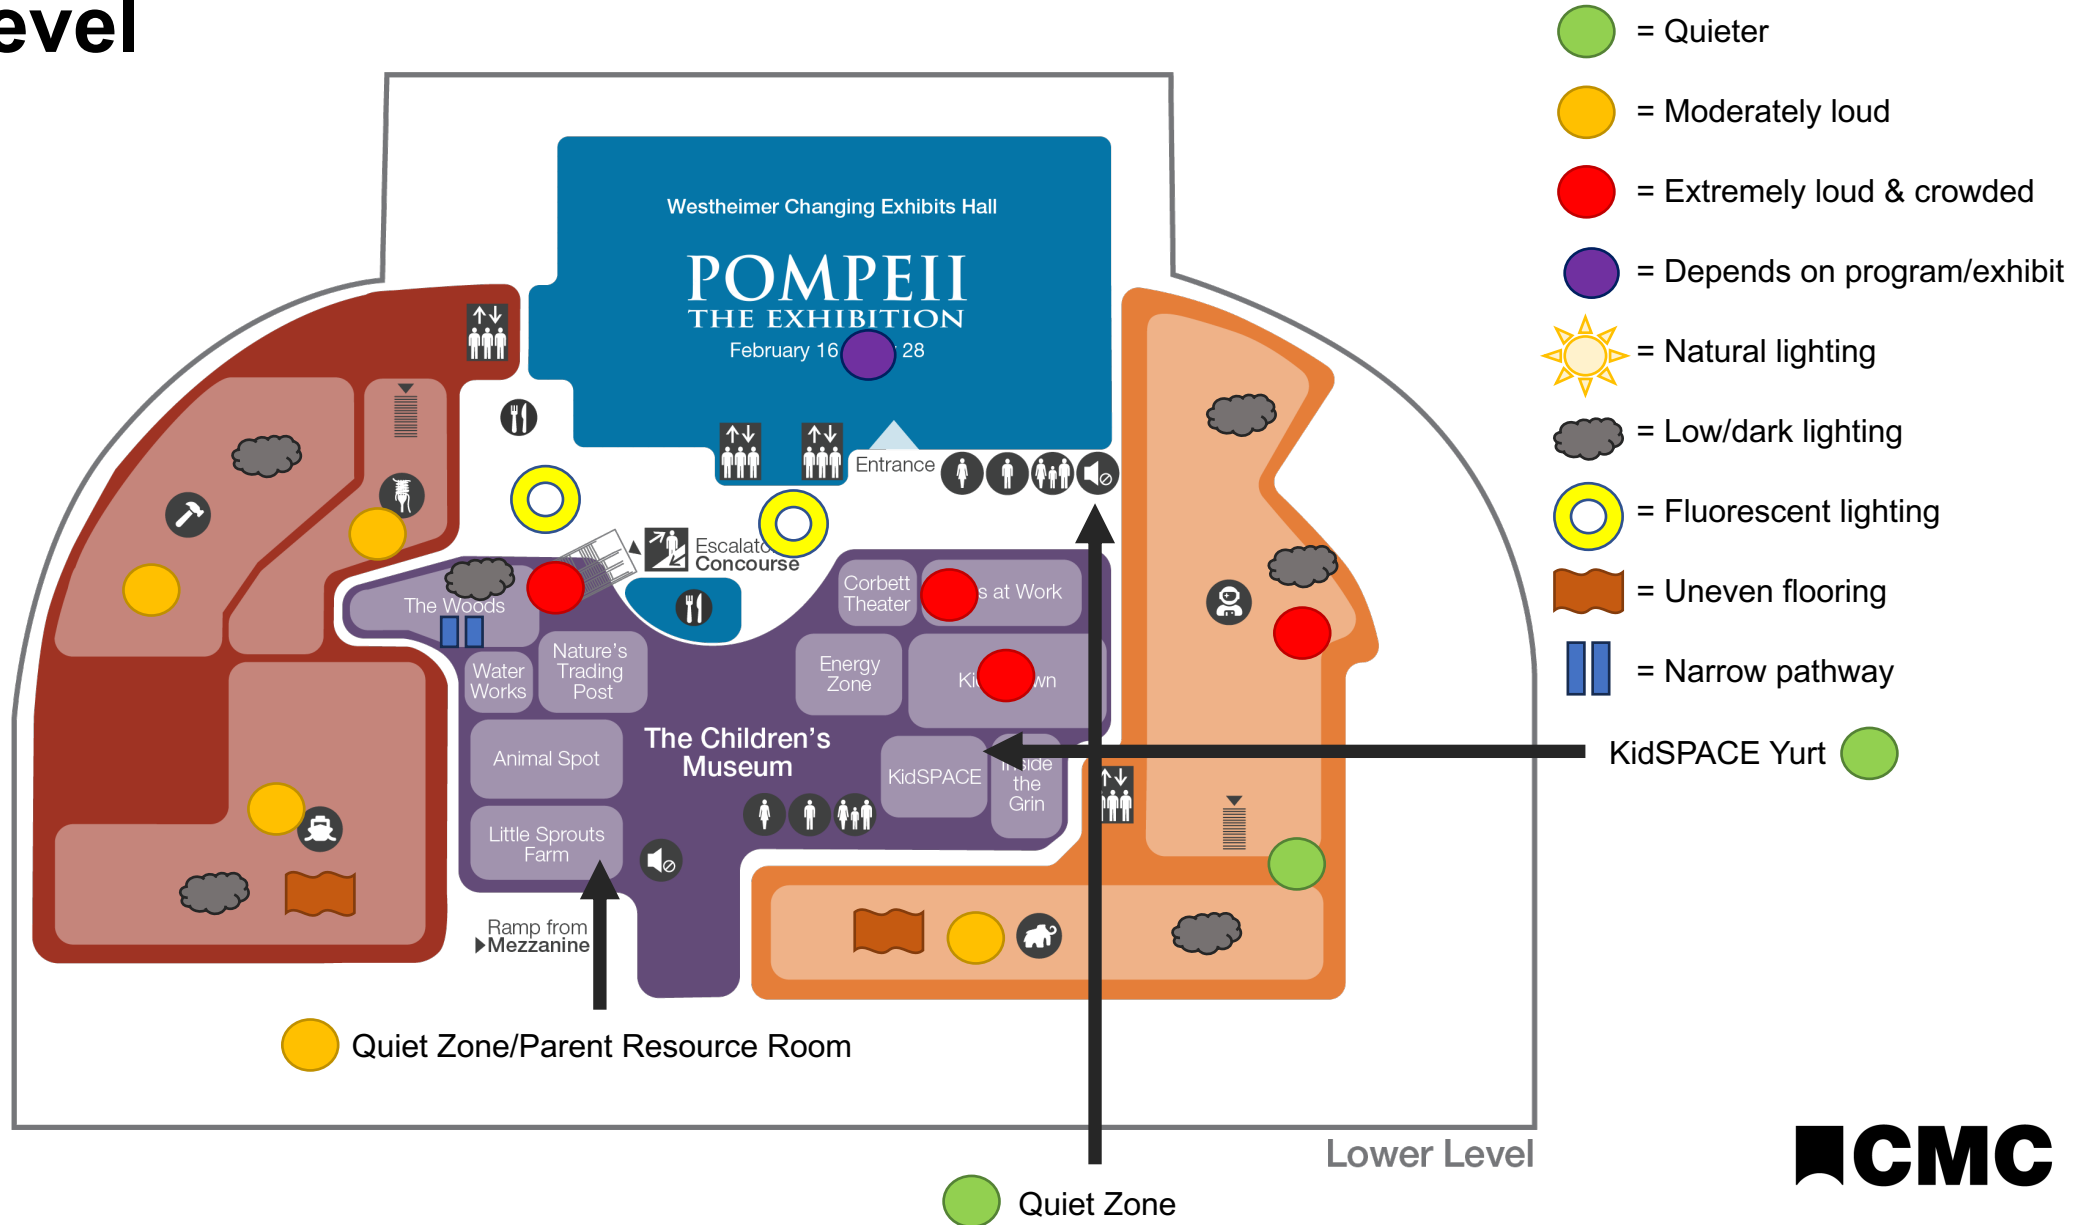

# Sensory Maps

# Concourse Level

# Mezzanine Level

-  = Quieter
-  = Moderately loud
-  = Extremely loud & crowded
-  = Depends on program/exhibit
-  = Natural lighting
-  = Low/dark lighting
-  = Fluorescent lighting
-  = Uneven flooring
-  = Narrow pathway

# Lower Level

Cincinnati  
Museum Center