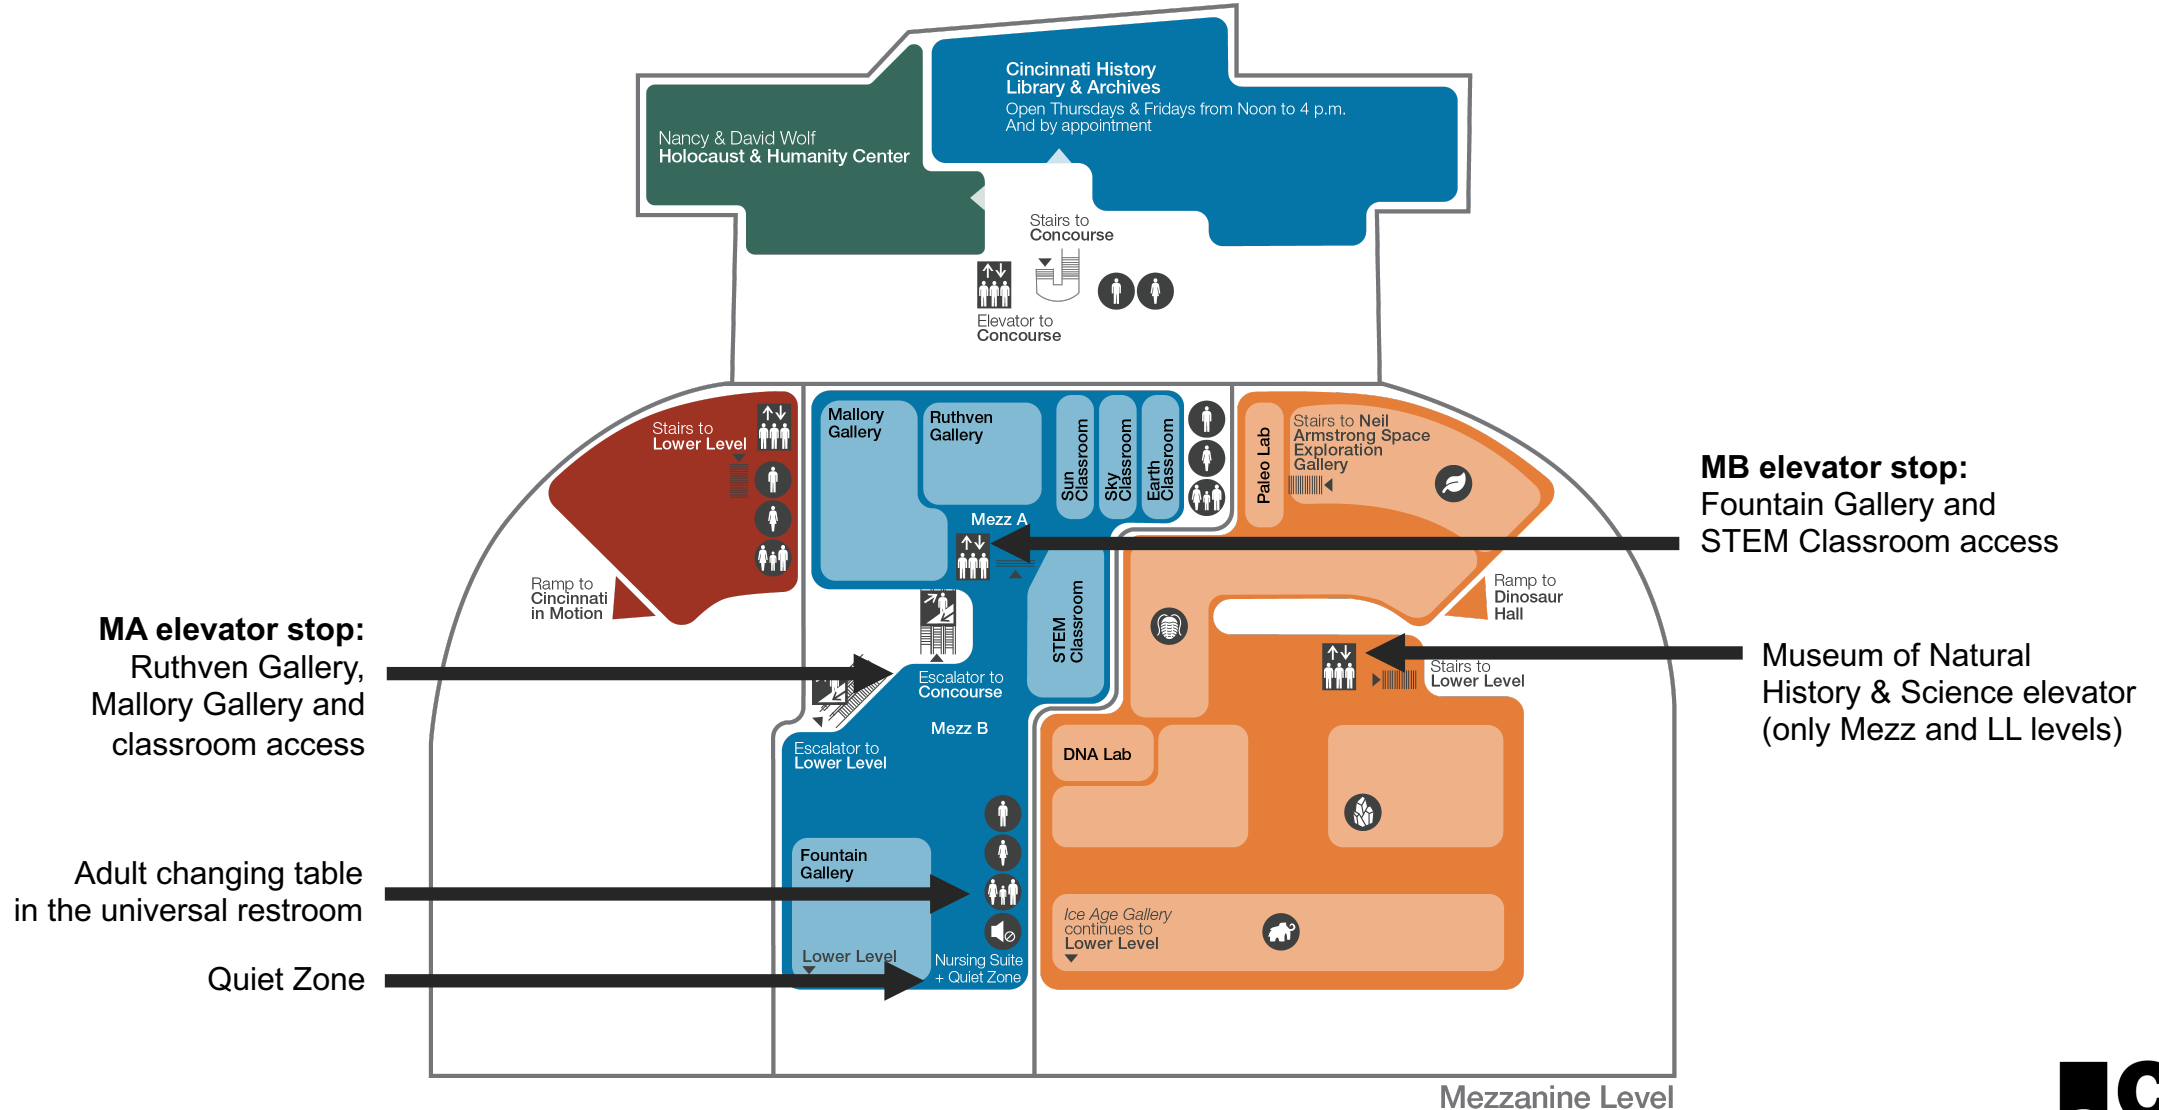

Cincinnati  
Museum Center

# Accessibility Maps

# Mezzanine Level

# Mezzanine Level

-  = Quieter
-  = Moderately loud
-  = Extremely loud & crowded
-  = Depends on program/exhibit
-  = Natural lighting
-  = Low/dark lighting
-  = Fluorescent lighting
-  = Uneven flooring
-  = Narrow pathway