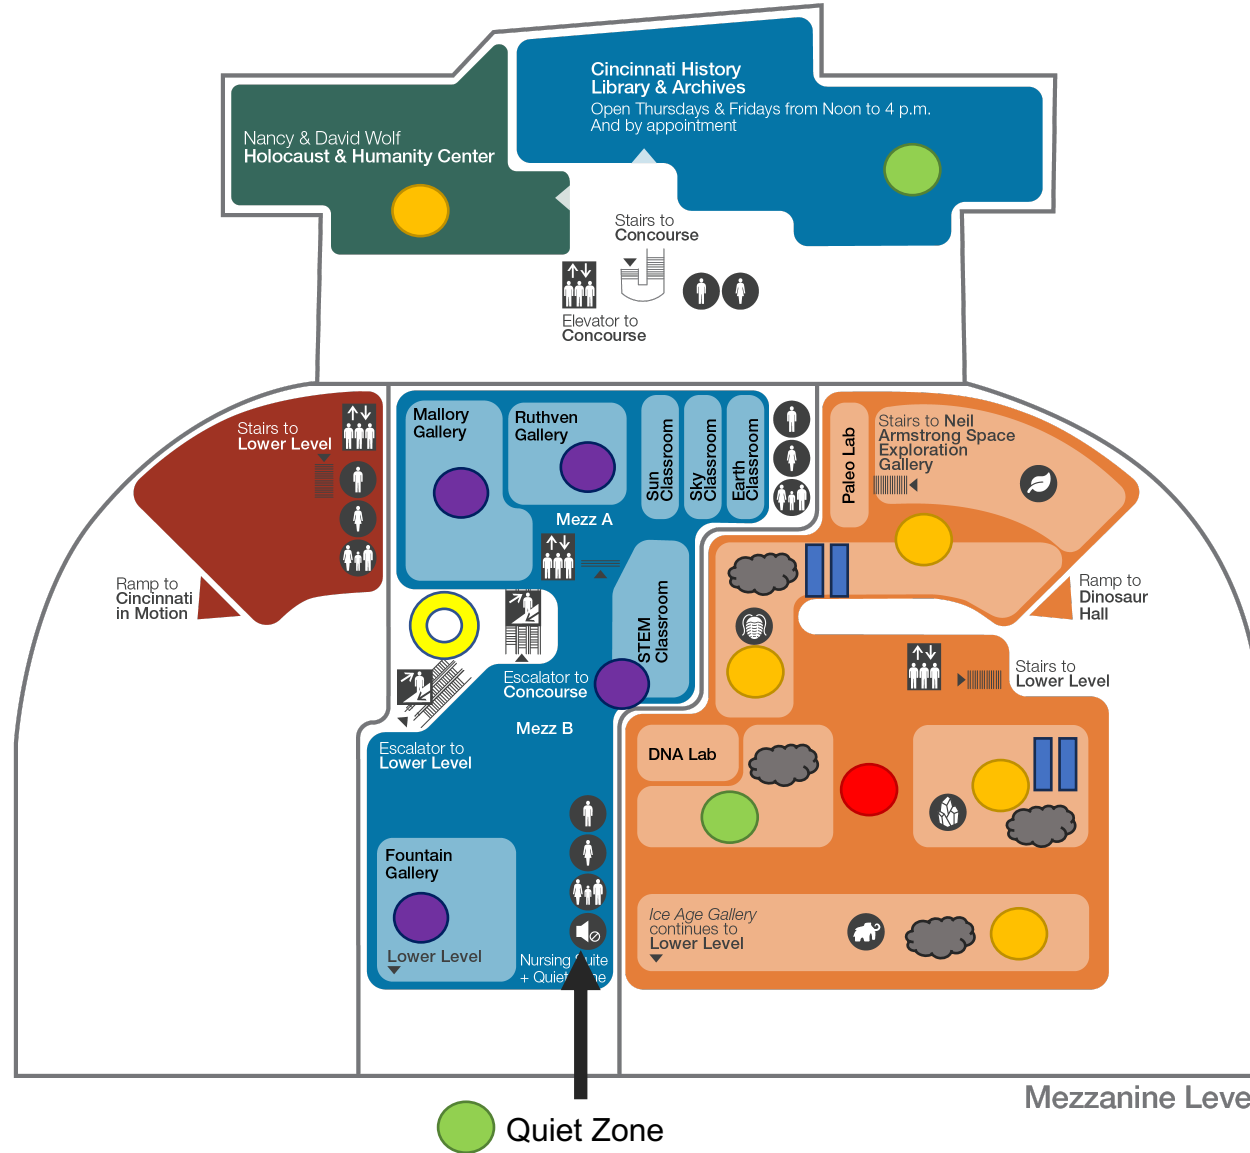

# Mezzanine Level

# Lower Level

Cincinnati  
Museum Center

# Sensory Maps

# Mezzanine Level

-  = Quieter
-  = Moderately loud
-  = Extremely loud & crowded
-  = Depends on program/exhibit
-  = Natural lighting
-  = Low/dark lighting
-  = Fluorescent lighting
-  = Uneven flooring
-  = Narrow pathway