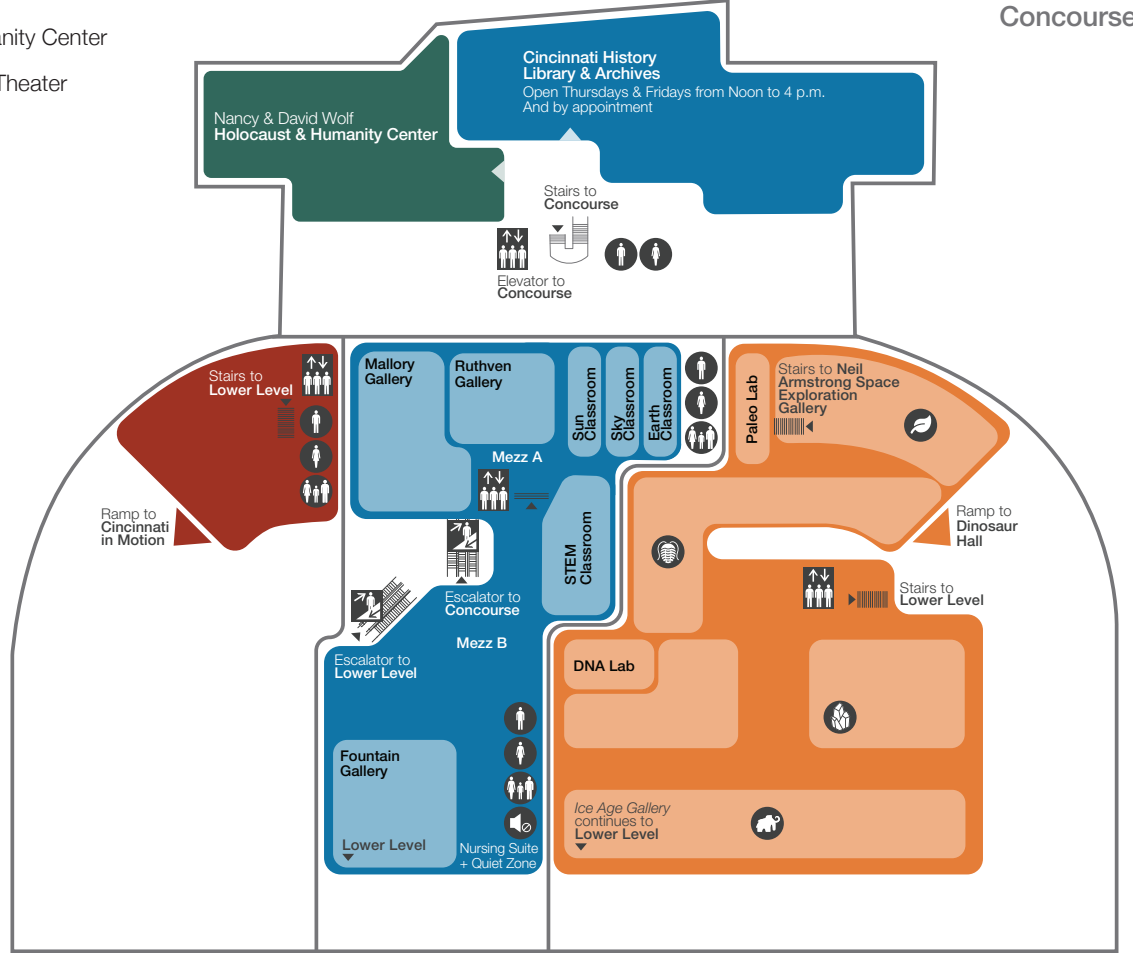

Union Terminal Map

Featured Exhibitions

POMPEII THE EXHIBITION *Pompeii: The Exhibition* (Open February 16 – July 28)

Museum of Natural History & Science

- Ancient Worlds Hiding in Plain Sight
- Dinosaur Hall
- Ice Age Gallery
- John A. and Judy Ruthven Get Into Nature Gallery
- Science Interactives Gallery, presented by Procter & Gamble
- The Austin E. Knowlton Foundation Science Stage
- Neil Armstrong Space Exploration Gallery, presented by the Harold C. Schott Foundation

The Cave

Cincinnati History Museum

Indigenous Peoples Gallery (Coming 2024-2026)

Cincinnati in Motion

Made in Cincinnati

Public Landing

Shaping Our City

You Are Here

The Children's Museum

Nancy & David Wolf Holocaust & Humanity Center

Robert D. Lindner Family OMNIMAX® Theater

Elevators

Escalators

Accessible Ramps

Quiet Zone + Nursing Suite

Restrooms

Food

First Aid

Concourse Level

Mezzanine Level

Lower Level

Concourse Level

Mezzanine Level

Lower Level