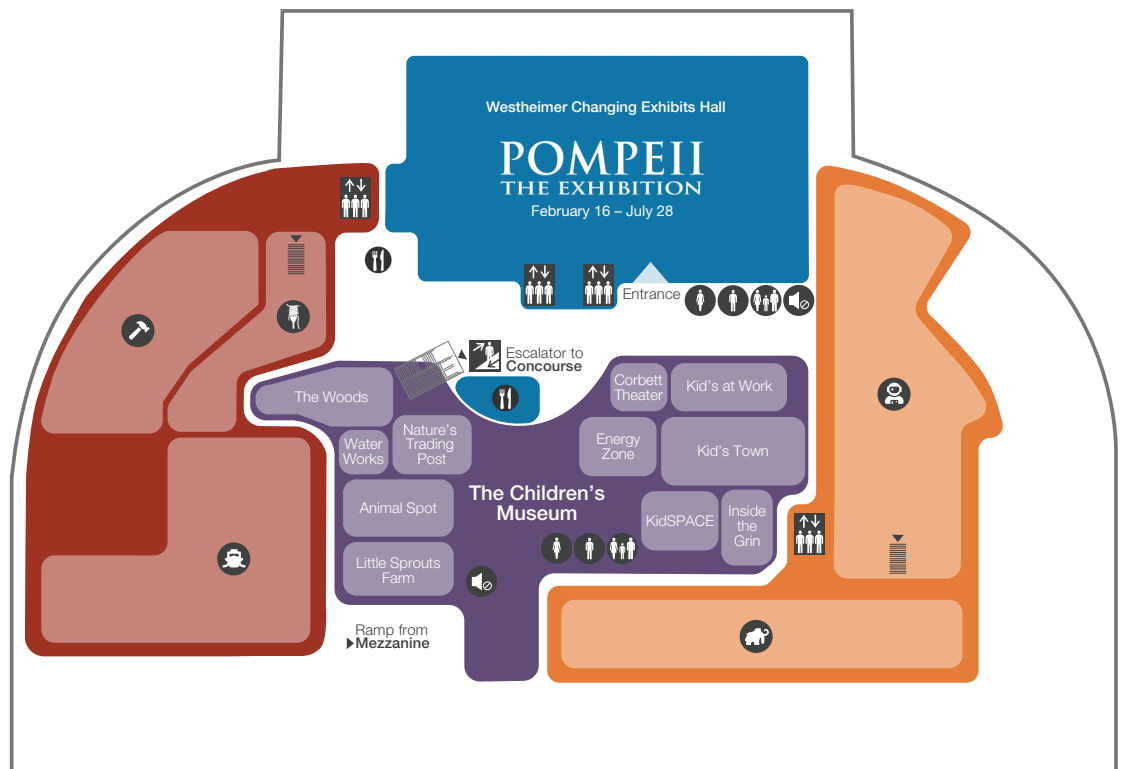

Union Terminal Map

Featured Exhibitions

POMPEII THE EXHIBITION *Pompeii: The Exhibition* (Open February 16 – July 28)

Museum of Natural History & Science

- Ancient Worlds Hiding in Plain Sight
- Dinosaur Hall
- Ice Age Gallery
- John A. and Judy Ruthven Get Into Nature Gallery
- Science Interactives Gallery, presented by Procter & Gamble
- The Austin E. Knowlton Foundation Science Stage
- Neil Armstrong Space Exploration Gallery, presented by the Harold C. Schott Foundation

The Cave

Cincinnati History Museum

Indigenous Peoples Gallery (Coming 2024-2026)

Cincinnati in Motion

Made in Cincinnati

Public Landing

Shaping Our City

You Are Here

Food

First Aid

Concourse Level

Mezzanine Level

Lower Level

Concourse Level

Mezzanine Level

Lower Level