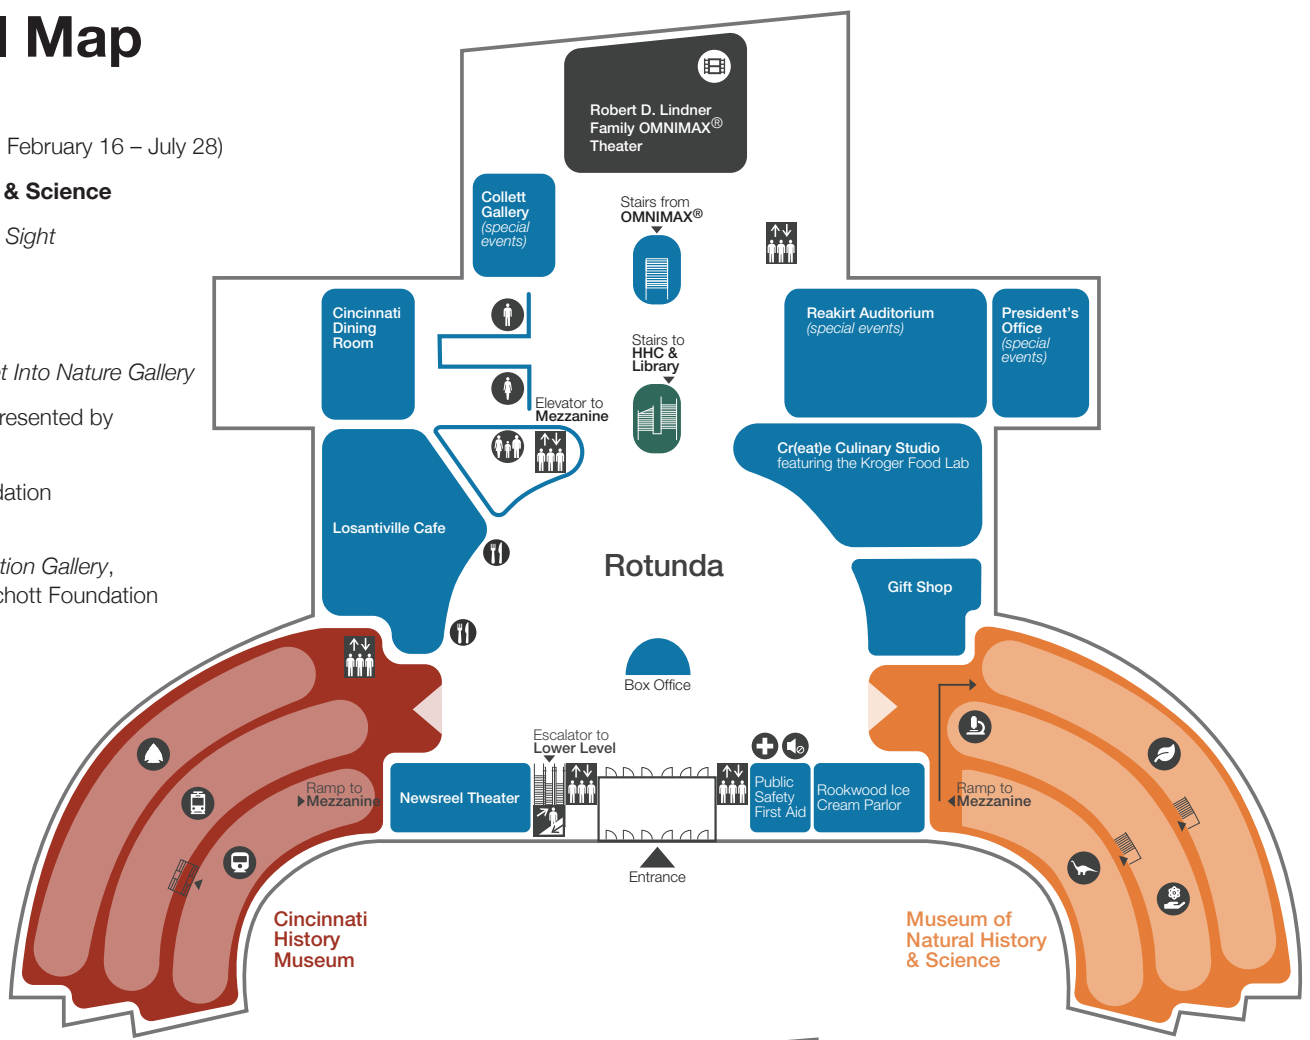

Union Terminal Map

Featured Exhibitions

POMPEII THE EXHIBITION *Pompeii: The Exhibition* (Open February 16 – July 28)

Museum of Natural History & Science

- Ancient Worlds Hiding in Plain Sight
- Dinosaur Hall
- Ice Age Gallery
- John A. and Judy Ruthven Get Into Nature Gallery
- Science Interactives Gallery, presented by Procter & Gamble
- The Austin E. Knowlton Foundation Science Stage
- Neil Armstrong Space Exploration Gallery, presented by the Harold C. Schott Foundation

The Cave

Cincinnati History Museum

Indigenous Peoples Gallery (Coming 2024-2026)

Cincinnati in Motion

Made in Cincinnati

Public Landing

Shaping Our City

You Are Here

The Children's Museum

Nancy & David Wolf Holocaust & Humanity Center

Robert D. Lindner Family OMNIMAX® Theater

Elevators

Escalators

Accessible Ramps

Quiet Zone + Nursing Suite

Restrooms

Food

First Aid

Concourse Level

Mezzanine Level

Lower Level

Concourse Level

Mezzanine Level

Lower Level