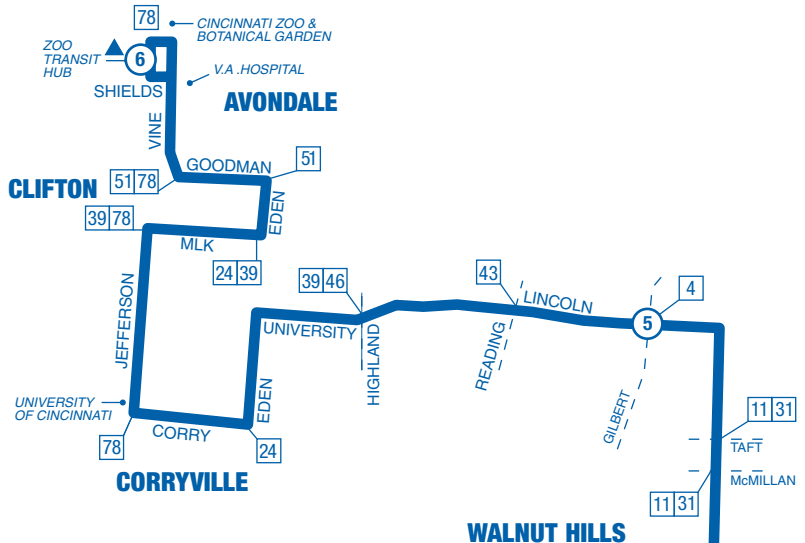

From Zoo / To Downtown / To Museum Center (westbound)

	⑥ Cincinnati Zoo Layover	⑤ Lincoln Ave. & Gilbert Ave.	④ Celestial Loop	③ Government Square Area D	② Ezzard Charles & Linn St.	① Museum Center
	ZONE 1	ZONE 1	ZONE 1	ZONE 1	ZONE 1	ZONE 1
AM	8:41	8:54	9:04	9:15	9:27	9:30
	9:41	9:54	10:04	10:15	10:27	10:30
	10:41	10:54	11:04	11:15	11:27	11:30
	11:40	11:54	12:04	12:15	12:27	12:30
PM	12:40	12:53	1:04	1:15	1:27	1:30
	1:40	1:53	2:04	2:15	2:27	2:30
	2:40	2:54	3:04	3:15	3:29	3:32
	3:41	3:54	4:04	4:15	4:29	4:32
	4:42	4:55	5:05	5:15	5:26	5:29
	5:42	5:55	6:05	6:15	6:26	G6:29

Metro operates on a Sunday/Holiday schedule:
New Year's Day, Memorial Day, Independence Day,
Labor Day, Thanksgiving, Christmas.

From Museum Center / To Downtown / To Zoo (eastbound)

	① Museum Center ZONE 1	② Ezzard Charles & Linn St. ZONE 1	③ Government Square Area F ZONE 1	④ Celestial Loop ZONE 1	⑤ Lincoln Ave. & Gilbert Ave. ZONE 1	⑥ Cincinnati Zoo Layover ZONE 1
AM	10:47	10:50	11:00	11:13	11:23	11:36
	11:46	11:49	12:00	12:14	12:24	12:37
PM	12:46	12:49	1:00	1:14	1:24	1:37
	1:47	1:50	2:00	2:14	2:24	2:37
	2:47	2:50	3:00	3:14	3:24	3:37
	3:47	3:50	4:00	4:14	4:24	4:37
	4:47	4:50	5:00	5:14	5:24	5:37
	5:47	5:50	6:00	6:14	6:24	G6:37

From Zoo / To Downtown / To Museum Center (westbound)

	⑥ Cincinnati Zoo Layover ZONE 1	⑤ Lincoln Ave. & Gilbert Ave. ZONE 1	④ Celestial Loop ZONE 1	③ Government Square Area D ZONE 1	② Ezzard Charles & Linn St. ZONE 1	① Museum Center ZONE 1
AM	11:41	11:54	12:04	12:15	12:26	12:29
PM	12:41	12:54	1:04	1:15	1:26	1:29
	1:41	1:54	2:04	2:15	2:25	2:28
	2:41	2:54	3:04	3:15	3:25	3:28
	3:40	3:53	4:03	4:15	4:25	4:28
	4:40	4:53	5:03	5:15	5:25	5:28
	5:41	5:54	6:04	6:15	6:26	G6:29
	6:41	6:54	7:04	7:15	7:26	G7:29

NOTES

All trips are accessible with a wheelchair lift or ramp for people with disabilities.

NOTES

G - Bus travels to or from Queensgate garage at 1401 Bank St.

1 Museum Center-Mt. Adams-Zoo

LEGEND

- Route 1
- Time Point
- Connecting Route
- Layover
- * Downtown Bus Stop