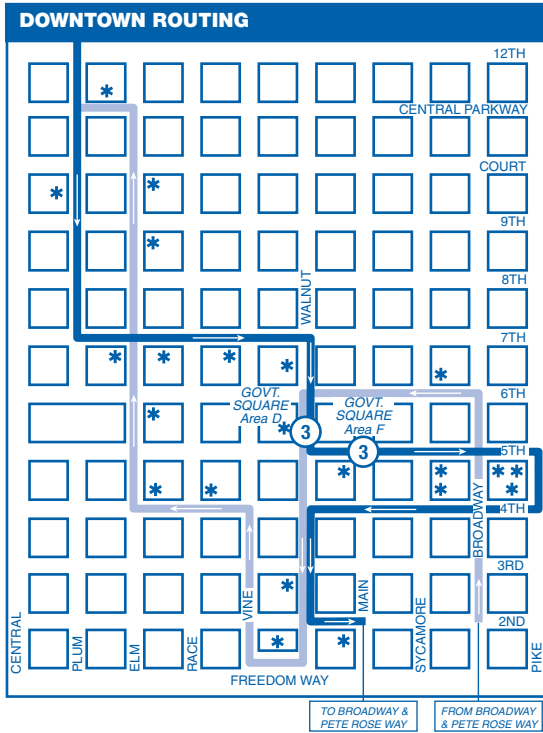

Metro operates on a Sunday/Holiday schedule:
New Year's Day, Memorial Day, Independence Day,
Labor Day, Thanksgiving, Christmas.

From Museum Center / To Downtown / To Zoo (eastbound)

	① Museum Center ZONE 1	② Ezzard Charles & Linn St. ZONE 1	③ Government Square Area F ZONE 1	④ Celestial Loop ZONE 1	⑤ Lincoln Ave. & Gilbert Ave. ZONE 1	⑥ Cincinnati Zoo Layover ZONE 1
AM	10:47	10:50	11:00	11:13	11:23	11:36
	11:46	11:49	12:00	12:14	12:24	12:37
PM	12:46	12:49	1:00	1:14	1:24	1:37
	1:47	1:50	2:00	2:14	2:24	2:37
	2:47	2:50	3:00	3:14	3:24	3:37
	3:47	3:50	4:00	4:14	4:24	4:37
	4:47	4:50	5:00	5:14	5:24	5:37
	5:47	5:50	6:00	6:14	6:24	G6:37

From Zoo / To Downtown / To Museum Center (westbound)

	⑥ Cincinnati Zoo Layover ZONE 1	⑤ Lincoln Ave. & Gilbert Ave. ZONE 1	④ Celestial Loop ZONE 1	③ Government Square Area D ZONE 1	② Ezzard Charles & Linn St. ZONE 1	① Museum Center ZONE 1
AM	11:41	11:54	12:04	12:15	12:26	12:29
PM	12:41	12:54	1:04	1:15	1:26	1:29
	1:41	1:54	2:04	2:15	2:25	2:28
	2:41	2:54	3:04	3:15	3:25	3:28
	3:40	3:53	4:03	4:15	4:25	4:28
	4:40	4:53	5:03	5:15	5:25	5:28
	5:41	5:54	6:04	6:15	6:26	G6:29
	6:41	6:54	7:04	7:15	7:26	G7:29

NOTES

All trips are accessible with a wheelchair lift or ramp for people with disabilities.

NOTES

G - Bus travels to or from Queensgate garage at 1401 Bank St.

1 Museum Center-Mt. Adams-Zoo

LEGEND

- Route 1
- Time Point
- Connecting Route
- Layover
- * Downtown Bus Stop