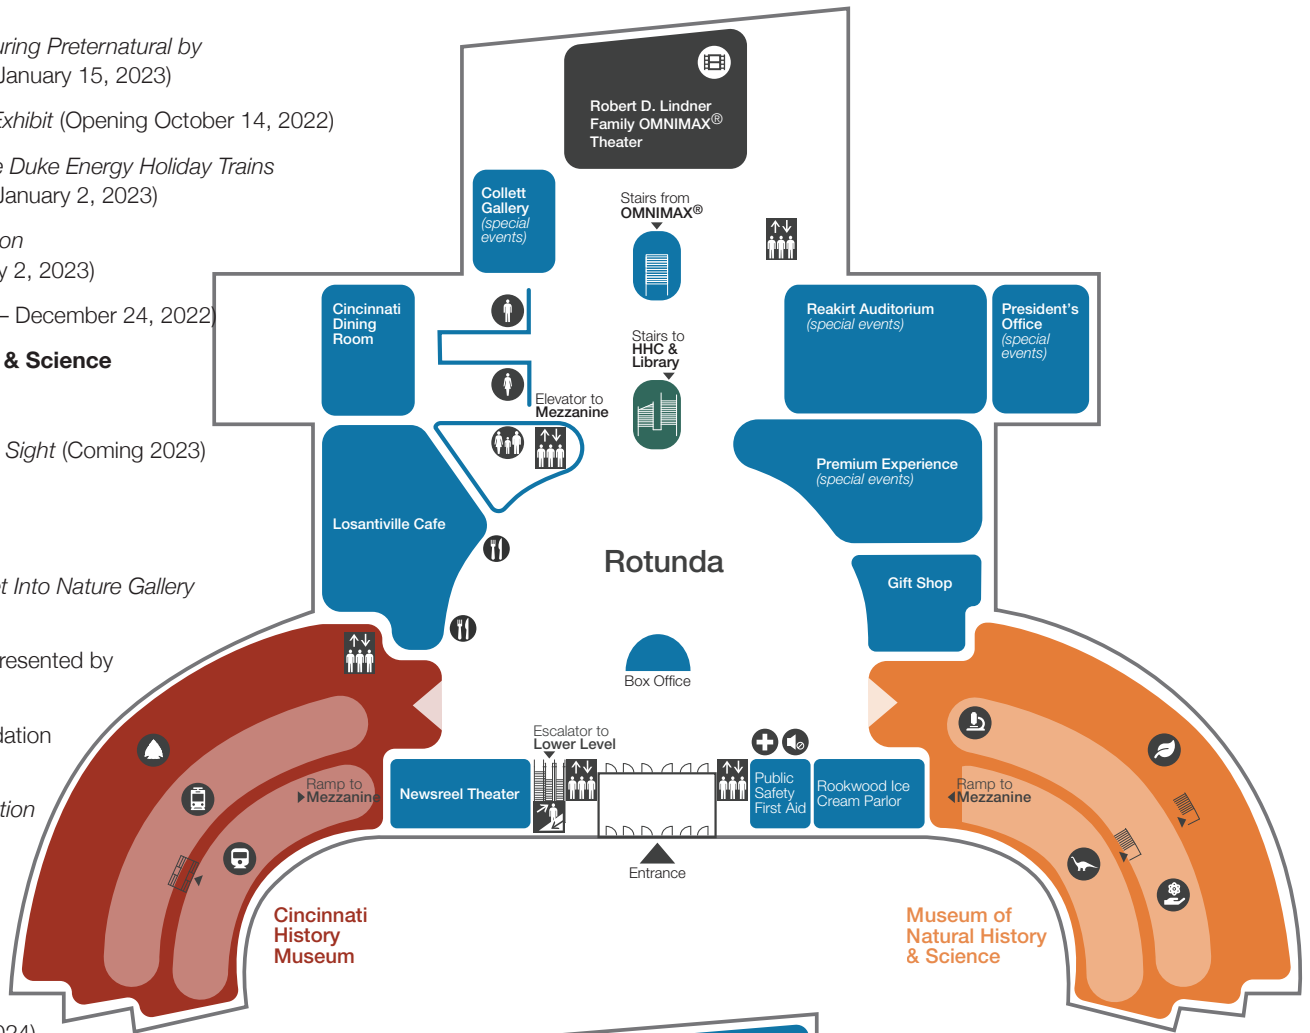

## Featured Exhibitions

- America's Epic Treasures featuring Preternatural* by Michael Scott (Open through January 15, 2023)
- Dinosaurs of Antarctica: The Exhibit* (Opening October 14, 2022)
- Holiday Junction Featuring the Duke Energy Holiday Trains* (Open November 11, 2022 – January 2, 2023)
- LEGO – Part of *Holiday Junction*** (Open November 11 – January 2, 2023)
- Santa at CMC* (November 25 – December 24, 2022)

## Museum of Natural History & Science

- A Year on the Edge*
- Ancient Worlds Hiding in Plain Sight* (Coming 2023)
- Dinosaur Hall*
- Ice Age Gallery*
- John A. and Judy Ruthven Get Into Nature Gallery* (Opening November 5, 2022)
- Science Interactives Gallery, presented by Procter & Gamble
- The Austin E. Knowlton Foundation Science Stage
- Neil Armstrong Space Exploration Gallery*, presented by the Harold C. Schott Foundation

## The Cave

- Cincinnati History Museum**
- Archaeology & Early Settlement Gallery* (Coming 2024)
- Cincinnati in Motion*
- Made in Cincinnati*
- Public Landing*
- Shaping Our City*
- You Are Here*

## The Children's Museum

- Nancy & David Wolf Holocaust & Humanity Center
- Robert D. Lindner Family OMNIMAX® Theater

- Elevators
- Escalators
- Accessible Ramps
- Quiet Zone + Nursing Suite
- Restrooms
- Food
- First Aid