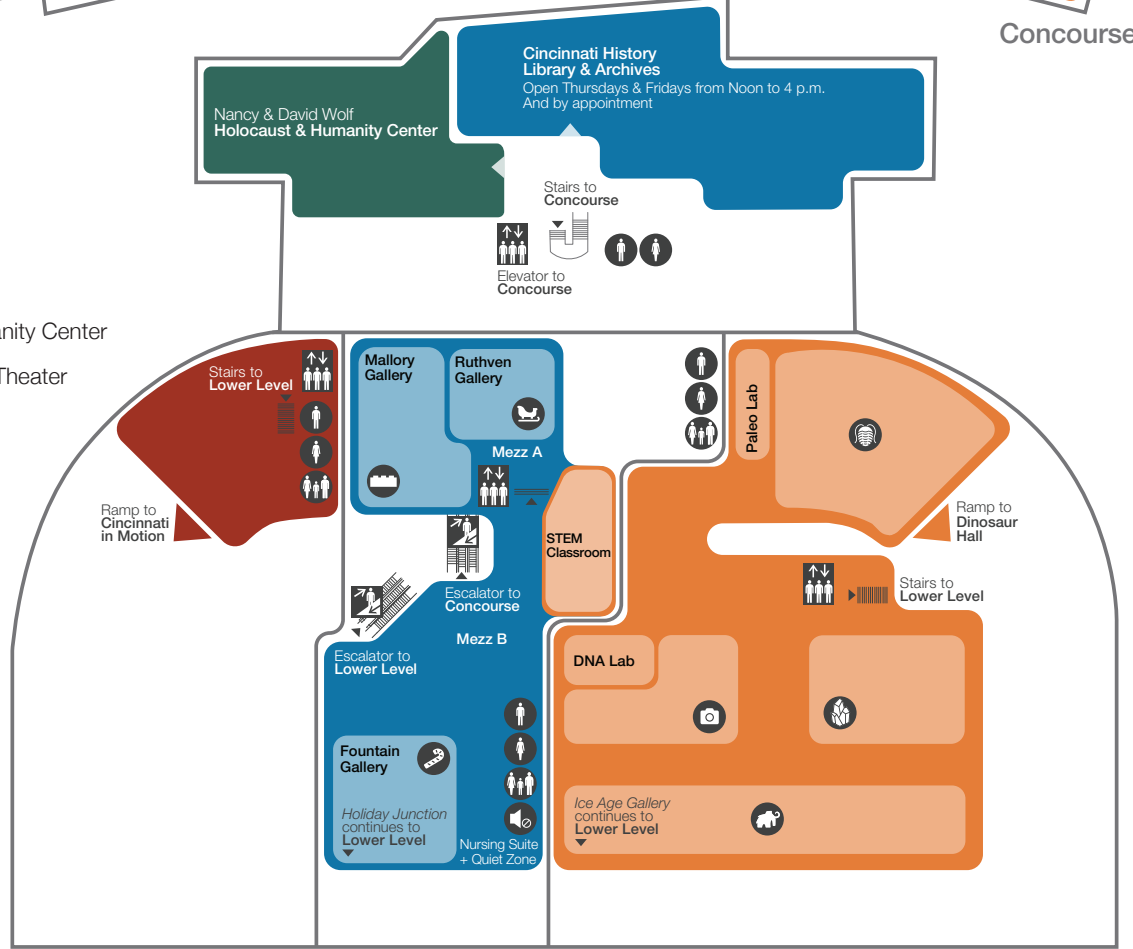

## Museum of Natural History & Science

- A Year on the Edge*
- Ancient Worlds Hiding in Plain Sight* (Coming 2023)
- Dinosaur Hall*
- Ice Age Gallery*
- John A. and Judy Ruthven Get Into Nature Gallery* (Opening November 5, 2022)
- Science Interactives Gallery, presented by Procter & Gamble
- The Austin E. Knowlton Foundation Science Stage
- Neil Armstrong Space Exploration Gallery*, presented by the Harold C. Schott Foundation

## The Cave

- Cincinnati History Museum**
- Archaeology & Early Settlement Gallery* (Coming 2024)
- Cincinnati in Motion*
- Made in Cincinnati*
- Public Landing*
- Shaping Our City*
- You Are Here*

## The Children's Museum

- Nancy & David Wolf Holocaust & Humanity Center
- Robert D. Lindner Family OMNIMAX® Theater

- Elevators
- Escalators
- Accessible Ramps
- Quiet Zone + Nursing Suite
- Restrooms
- Food
- First Aid

Concourse Level

Mezzanine Level

Lower Level

Concourse Level

Mezzanine Level

Lower Level