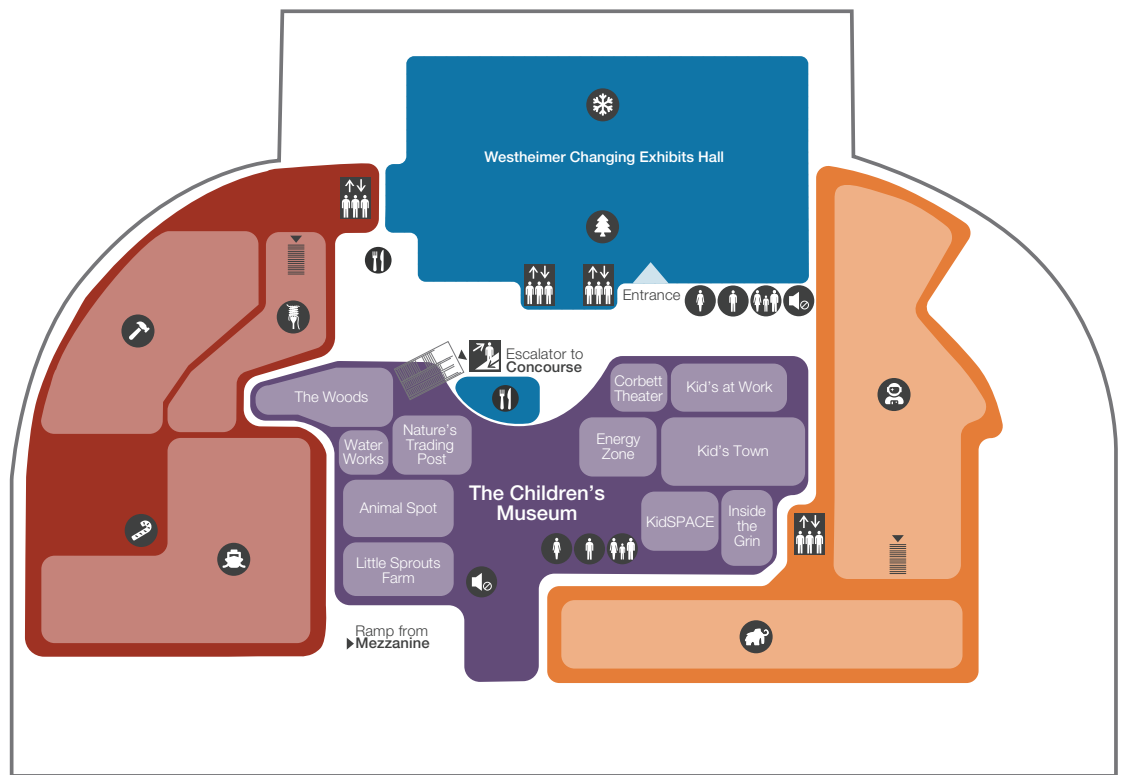

## Featured Exhibitions

- America's Epic Treasures featuring Preternatural* by Michael Scott (Open through January 15, 2023)
- Dinosaurs of Antarctica: The Exhibit* (Opening October 14, 2022)
- Holiday Junction Featuring the Duke Energy Holiday Trains* (Open November 11, 2022 – January 2, 2023)
- LEGO – Part of *Holiday Junction*** (Open November 11 – January 2, 2023)
- Santa at CMC* (November 25 – December 24, 2022)

## The Cave

- Cincinnati History Museum**
- Archaeology & Early Settlement Gallery* (Coming 2024)
- Cincinnati in Motion*
- Made in Cincinnati*
- Public Landing*
- Shaping Our City*
- You Are Here*

## The Children's Museum

- Nancy & David Wolf Holocaust & Humanity Center
- Robert D. Lindner Family OMNIMAX® Theater

- Elevators
- Escalators
- Accessible Ramps
- Quiet Zone + Nursing Suite
- Restrooms
- Food
- First Aid

Concourse Level

Mezzanine Level

Lower Level

Concourse Level

Mezzanine Level

Lower Level