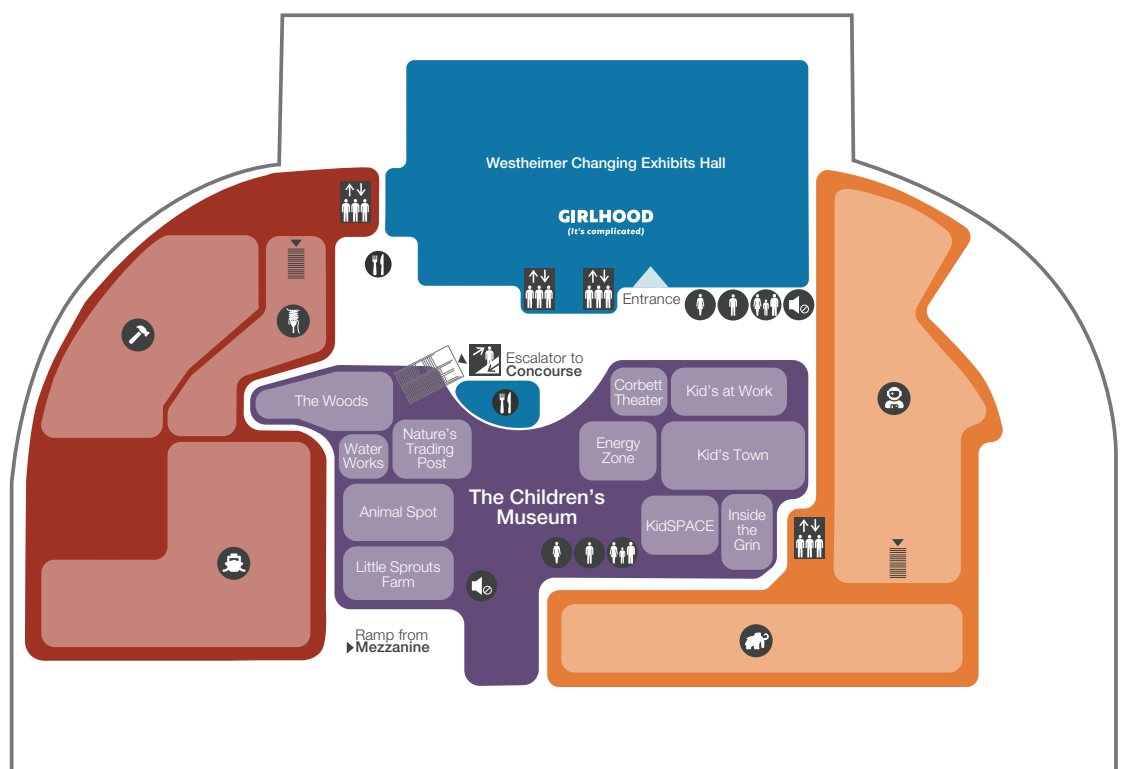

Union Terminal Map

Featured Exhibitions

-  **GIRLHOOD** (It's complicated) *Girlhood: It's Complicated* (Open through January 14, 2024)
-  *Holiday Junction* (Open November 10 – January 8, 2024)
-  **Museum of Natural History & Science**
-  *Ancient Worlds Hiding in Plain Sight*
-  *Dinosaur Hall*
-  *Ice Age Gallery*
-  *John A. and Judy Ruthven Get Into Nature Gallery*
-  Science Interactives Gallery, presented by Procter & Gamble
-  The Austin E. Knowlton Foundation Science Stage
-  *Neil Armstrong Space Exploration Gallery*, presented by the Harold C. Schott Foundation
-  *The Cave*
-  **Cincinnati History Museum**
-  *Indigenous Peoples Gallery* (Coming 2024-2026)
-  *Cincinnati in Motion*
-  *Made in Cincinnati*
-  *Public Landing*
-  *Shaping Our City*
-  *You Are Here*
-  **The Children's Museum**
-  Nancy & David Wolf Holocaust & Humanity Center
-  Robert D. Lindner Family OMNIMAX® Theater
-  Elevators
-  Escalators
-  Accessible Ramps
-  Quiet Zone + Nursing Suite
-  Restrooms
-  Food
-  First Aid

Concourse Level

Mezzanine Level

Lower Level

Concourse Level

Mezzanine Level

Lower Level