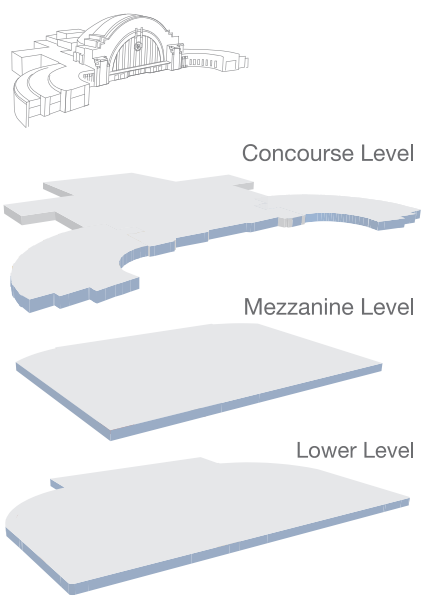

Union Terminal Map

Featured Exhibitions

-  **GIRLHOOD** (It's complicated) *Girlhood: It's Complicated* (Open through January 14, 2024)
-  *Holiday Junction* (Open November 10 – January 8, 2024)
-  **Museum of Natural History & Science**
-  *Ancient Worlds Hiding in Plain Sight*
-  *Dinosaur Hall*
-  *Ice Age Gallery*
-  *John A. and Judy Ruthven Get Into Nature Gallery*
-  Science Interactives Gallery, presented by Procter & Gamble
-  The Austin E. Knowlton Foundation Science Stage
-  *Neil Armstrong Space Exploration Gallery*, presented by the Harold C. Schott Foundation
-  *The Cave*
-  **Cincinnati History Museum**
-  *Indigenous Peoples Gallery* (Coming 2024-2026)
-  *Cincinnati in Motion*
-  *Made in Cincinnati*
-  *Public Landing*
-  *Shaping Our City*
-  *You Are Here*
-  **The Children's Museum**
-  Nancy & David Wolf Holocaust & Humanity Center
-  Robert D. Lindner Family OMNIMAX® Theater
-  Elevators
-  Escalators
-  Accessible Ramps
-  Quiet Zone + Nursing Suite
-  Restrooms
-  Food
-  First Aid

Concourse Level

Mezzanine Level

Lower Level

Concourse Level

Mezzanine Level

Lower Level