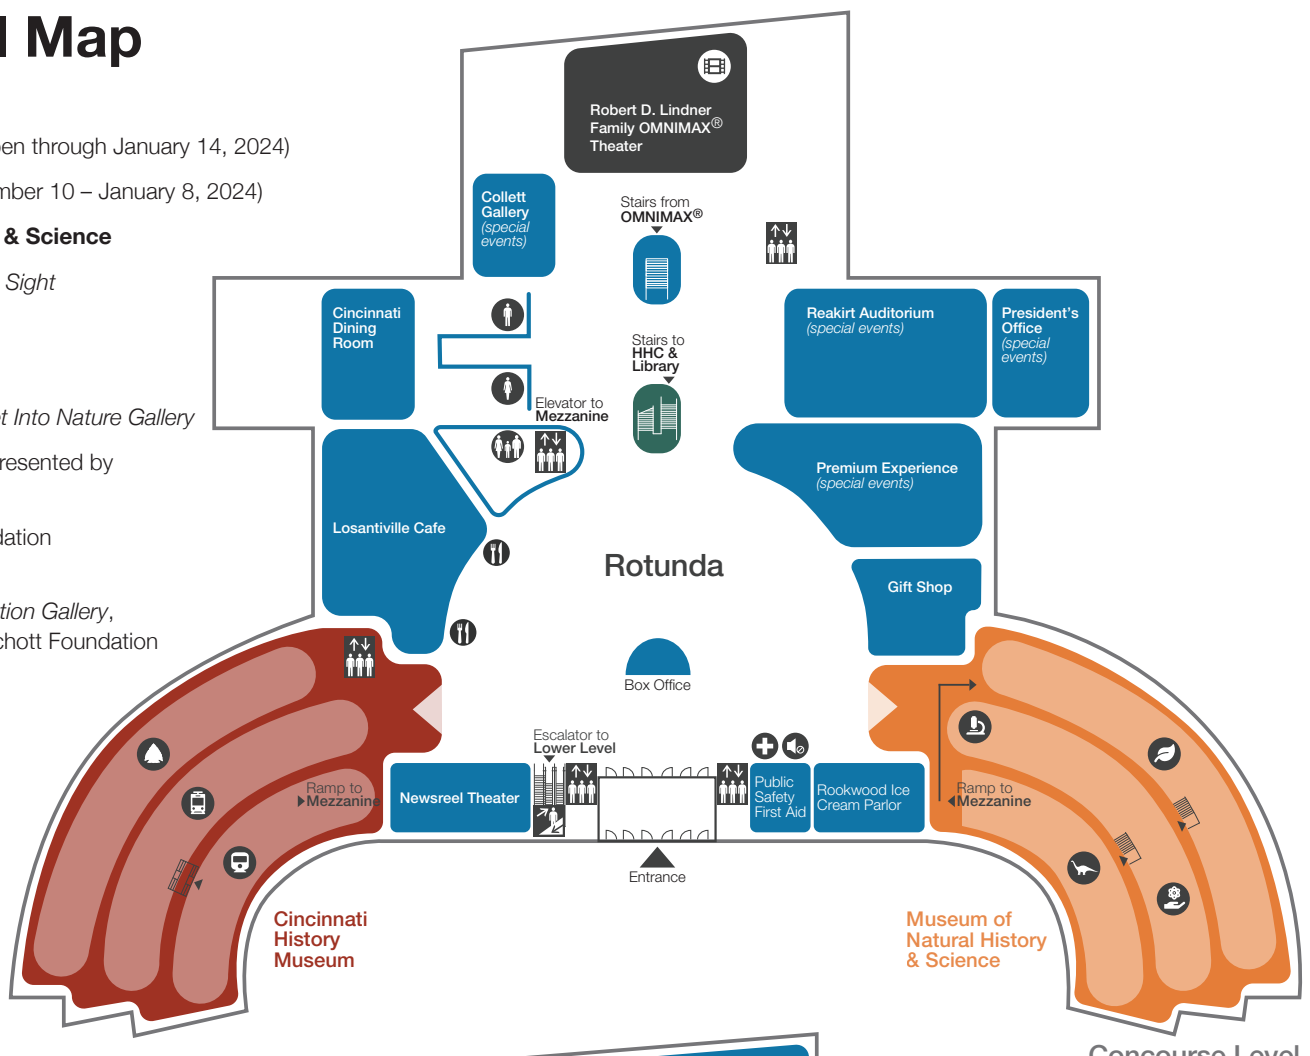

Union Terminal Map

Featured Exhibitions

-  **GIRLHOOD** (It's complicated) *Girlhood: It's Complicated* (Open through January 14, 2024)
-  *Holiday Junction* (Open November 10 – January 8, 2024)
-  **Museum of Natural History & Science**
-  *Ancient Worlds Hiding in Plain Sight*
-  *Dinosaur Hall*
-  *Ice Age Gallery*
-  *John A. and Judy Ruthven Get Into Nature Gallery*
-  Science Interactives Gallery, presented by Procter & Gamble
-  The Austin E. Knowlton Foundation Science Stage
-  *Neil Armstrong Space Exploration Gallery*, presented by the Harold C. Schott Foundation
-  *The Cave*
-  **Cincinnati History Museum**
-  *Indigenous Peoples Gallery* (Coming 2024-2026)
-  *Cincinnati in Motion*
-  *Made in Cincinnati*
-  *Public Landing*
-  *Shaping Our City*
-  *You Are Here*
-  **The Children's Museum**
-  Nancy & David Wolf Holocaust & Humanity Center
-  Robert D. Lindner Family OMNIMAX® Theater
-  Elevators
-  Escalators
-  Accessible Ramps
-  Quiet Zone + Nursing Suite
-  Restrooms
-  Food
-  First Aid

Concourse Level

Mezzanine Level

Lower Level

Concourse Level

Mezzanine Level

Lower Level