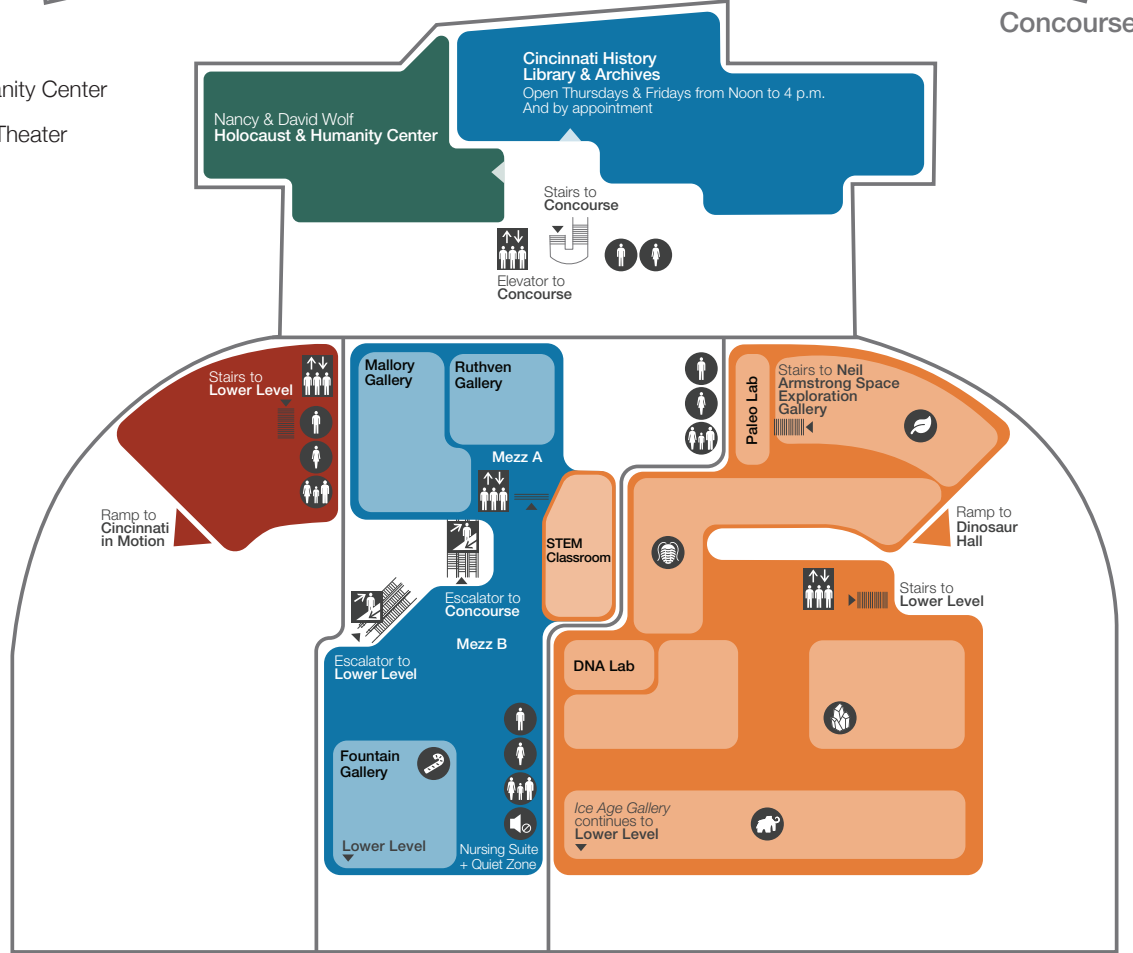

Union Terminal Map

Featured Exhibitions

-  **GIRLHOOD** (It's complicated) *Girlhood: It's Complicated* (Open through January 14, 2024)
-  *Holiday Junction* (Open November 10 – January 8, 2024)
-  **Museum of Natural History & Science**
-  *Ancient Worlds Hiding in Plain Sight*
-  *Dinosaur Hall*
-  *Ice Age Gallery*
-  *John A. and Judy Ruthven Get Into Nature Gallery*
-  Science Interactives Gallery, presented by Procter & Gamble
-  The Austin E. Knowlton Foundation Science Stage
-  *Neil Armstrong Space Exploration Gallery*, presented by the Harold C. Schott Foundation
-  *The Cave*
-  **Cincinnati History Museum**
-  *Indigenous Peoples Gallery* (Coming 2024-2026)
-  *Cincinnati in Motion*
-  *Made in Cincinnati*
-  *Public Landing*
-  *Shaping Our City*
-  *You Are Here*
-  **The Children's Museum**
-  Nancy & David Wolf Holocaust & Humanity Center
-  Robert D. Lindner Family OMNIMAX® Theater
-  Elevators
-  Escalators
-  Accessible Ramps
-  Quiet Zone + Nursing Suite
-  Restrooms
-  Food
-  First Aid

Concourse Level

Mezzanine Level

Lower Level

Concourse Level

Mezzanine Level

Lower Level