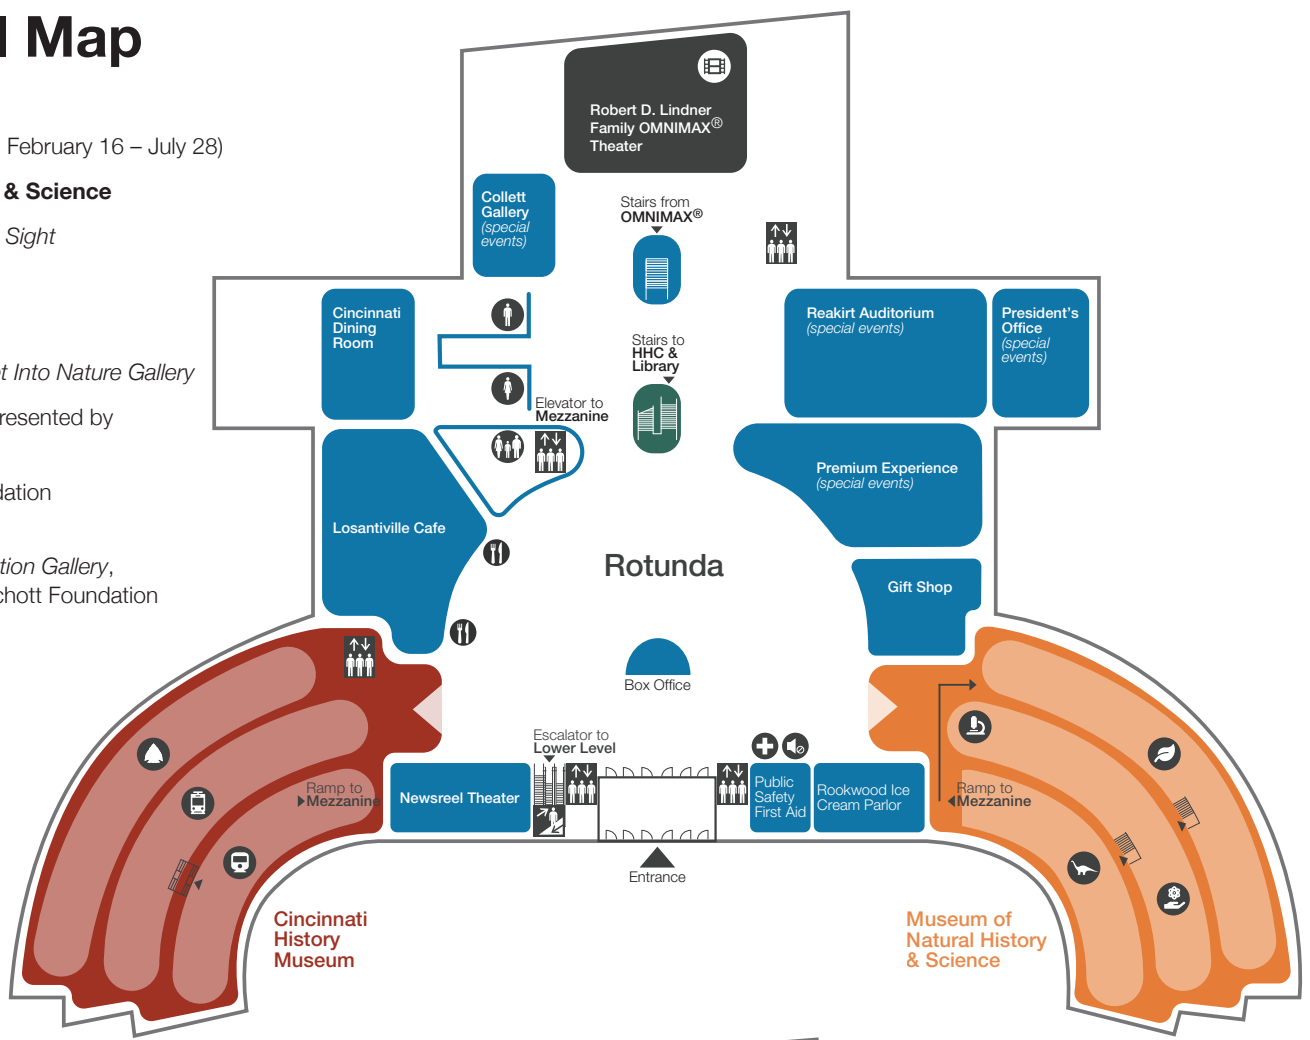

Union Terminal Map

Featured Exhibitions

POMPEII THE EXHIBITION *Pompeii: The Exhibition* (Open February 16 – July 28)

Museum of Natural History & Science

- Ancient Worlds Hiding in Plain Sight
- Dinosaur Hall
- Ice Age Gallery
- John A. and Judy Ruthven Get Into Nature Gallery
- Science Interactives Gallery, presented by Procter & Gamble
- The Austin E. Knowlton Foundation Science Stage
- Neil Armstrong Space Exploration Gallery, presented by the Harold C. Schott Foundation

The Cave

Cincinnati History Museum

Indigenous Peoples Gallery (Coming 2024-2026)

Cincinnati in Motion

Made in Cincinnati

Public Landing

Shaping Our City

You Are Here

The Children's Museum

Nancy & David Wolf Holocaust & Humanity Center

Robert D. Lindner Family OMNIMAX® Theater

Elevators

Escalators

Accessible Ramps

Quiet Zone + Nursing Suite

Restrooms

Food

First Aid

Concourse Level

Mezzanine Level

Lower Level

Concourse Level

Mezzanine Level

Lower Level