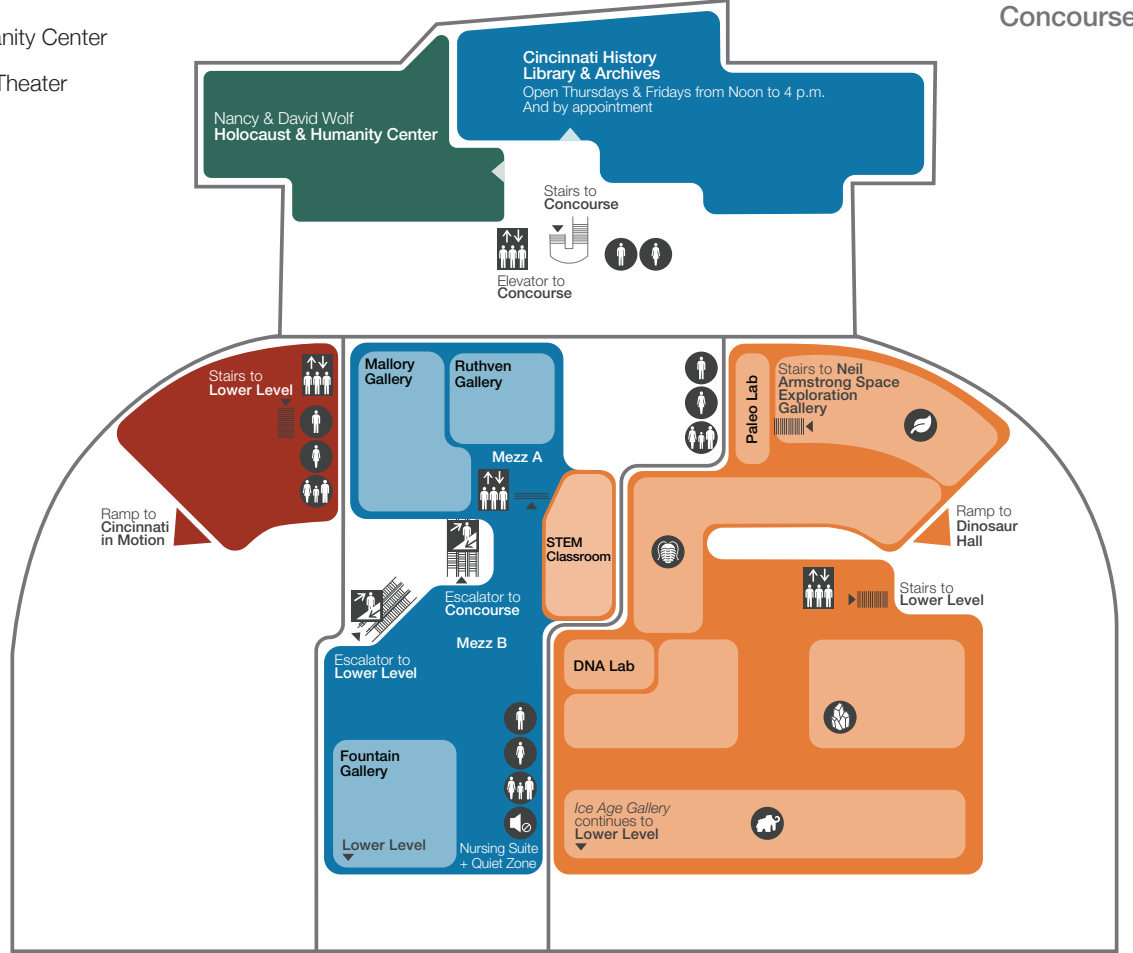

Union Terminal Map

Featured Exhibitions

POMPEII THE EXHIBITION *Pompeii: The Exhibition* (Open February 16 – July 28)

Museum of Natural History & Science

- Ancient Worlds Hiding in Plain Sight
- Dinosaur Hall
- Ice Age Gallery
- John A. and Judy Ruthven Get Into Nature Gallery
- Science Interactives Gallery, presented by Procter & Gamble
- The Austin E. Knowlton Foundation Science Stage
- Neil Armstrong Space Exploration Gallery, presented by the Harold C. Schott Foundation

The Cave

Cincinnati History Museum

Indigenous Peoples Gallery (Coming 2024-2026)

Cincinnati in Motion

Made in Cincinnati

Public Landing

Shaping Our City

You Are Here

The Children's Museum

Nancy & David Wolf Holocaust & Humanity Center

Robert D. Lindner Family OMNIMAX® Theater

Elevators

Escalators

Accessible Ramps

Quiet Zone + Nursing Suite

Restrooms

Food

First Aid

Concourse Level

Mezzanine Level

Lower Level

Concourse Level

Mezzanine Level

Lower Level