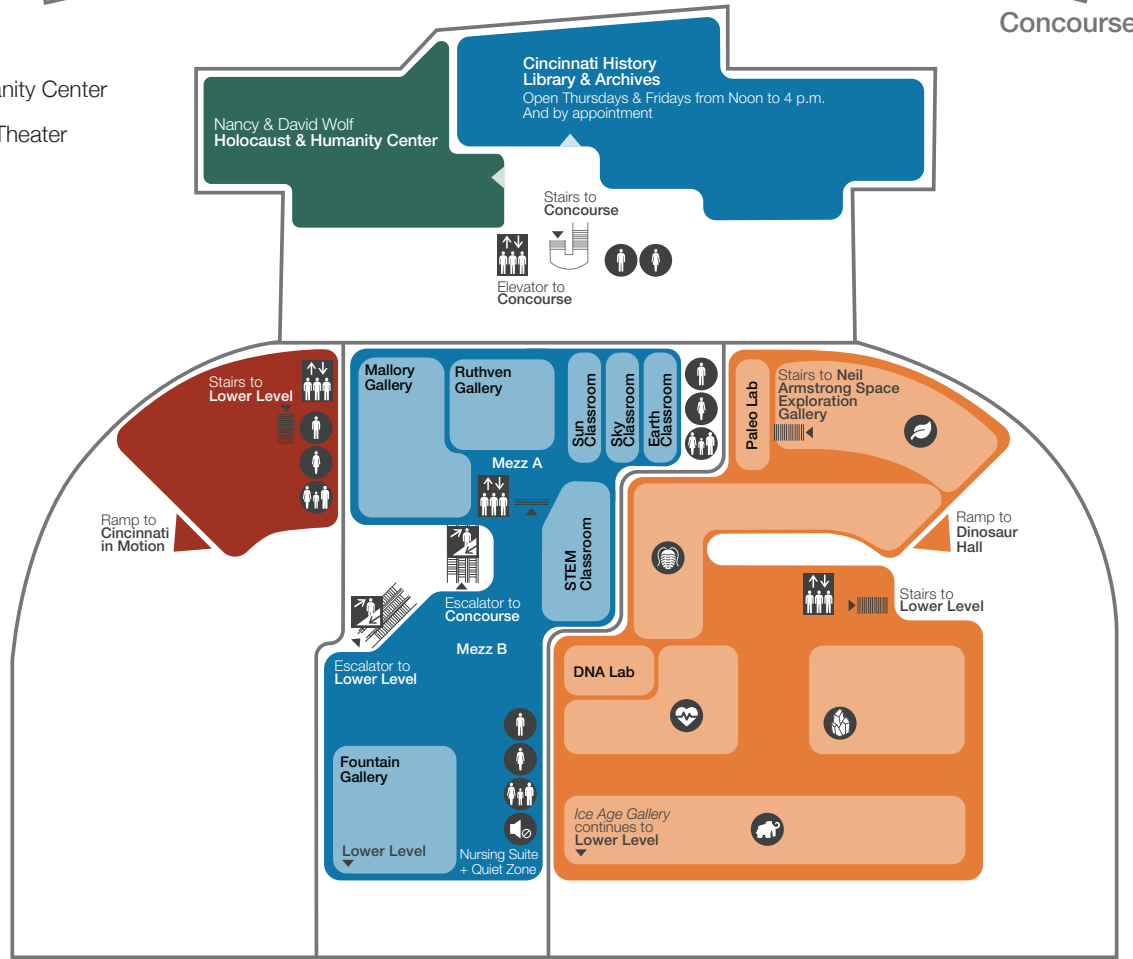

Union Terminal Map

Featured Exhibitions

POMPEII THE EXHIBITION Pompeii: The Exhibition (Open February 16 – July 28)

Museum of Natural History & Science

-  *Advancing Health*, presented by Mayfield Brain & Spine
-  *Ancient Worlds Hiding in Plain Sight*
-  *Dinosaur Hall*
-  *Ice Age Gallery*
-  *John A. and Judy Ruthven Get Into Nature Gallery*
-  Science Interactives Gallery, presented by Procter & Gamble
-  The Austin E. Knowlton Foundation Science Stage
-  *Neil Armstrong Space Exploration Gallery*, presented by the Harold C. Schott Foundation
-  *The Cave*

Cincinnati History Museum

-  *Indigenous Peoples Gallery* (Coming 2024-2026)
-  *Cincinnati in Motion*
-  *Made in Cincinnati*
-  *Public Landing*
-  *Shaping Our City*
-  *You Are Here*

The Children's Museum

-  Nancy & David Wolf Holocaust & Humanity Center
-  Robert D. Lindner Family OMNIMAX® Theater

-  Elevators
-  Escalators
-  Accessible Ramps
-  Quiet Zone + Nursing Suite
-  Restrooms
-  Food
-  First Aid

Concourse Level

Mezzanine Level

Lower Level

Concourse Level

Mezzanine Level

Lower Level