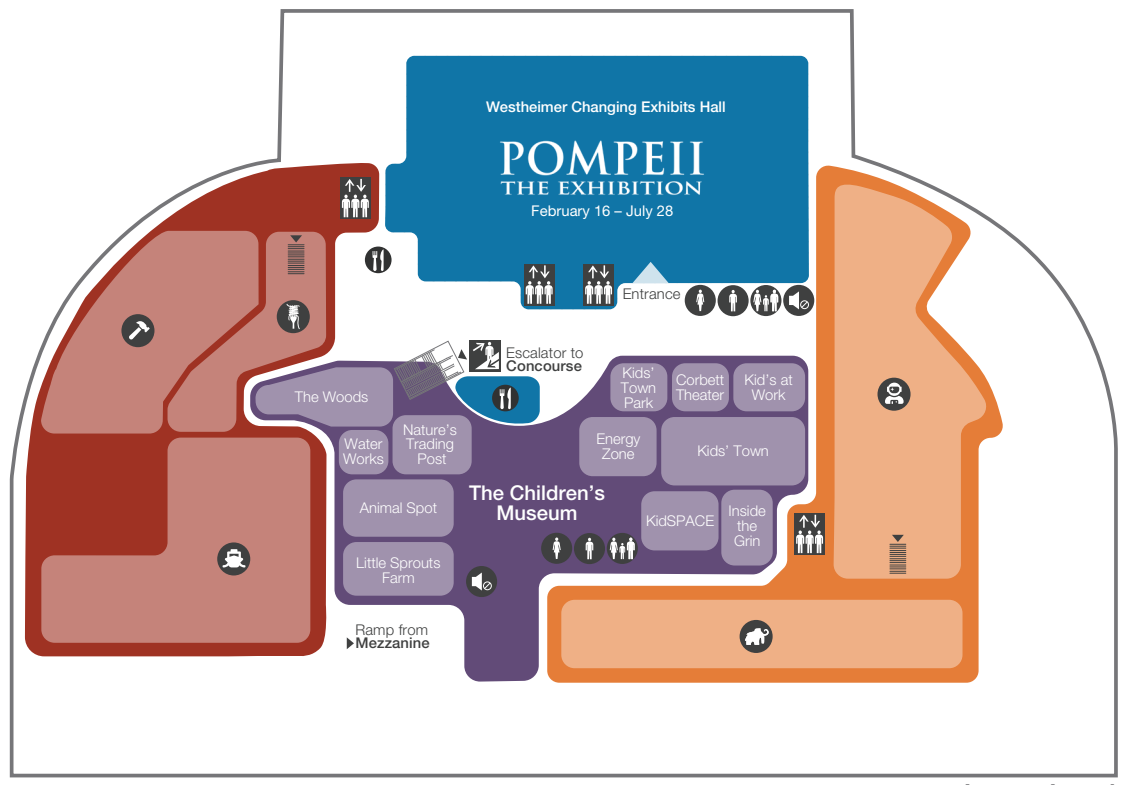

Union Terminal Map

Featured Exhibitions

POMPEII THE EXHIBITION Pompeii: The Exhibition (Open February 16 – July 28)

Museum of Natural History & Science

-  *Advancing Health*, presented by Mayfield Brain & Spine
-  *Ancient Worlds Hiding in Plain Sight*
-  *Dinosaur Hall*
-  *Ice Age Gallery*
-  *John A. and Judy Ruthven Get Into Nature Gallery*
-  Science Interactives Gallery, presented by Procter & Gamble
-  The Austin E. Knowlton Foundation Science Stage
-  *Neil Armstrong Space Exploration Gallery*, presented by the Harold C. Schott Foundation
-  *The Cave*

Cincinnati History Museum

-  *Indigenous Peoples Gallery* (Coming 2024-2026)
-  *Cincinnati in Motion*
-  *Made in Cincinnati*
-  *Public Landing*
-  *Shaping Our City*
-  *You Are Here*

The Children's Museum

-  Nancy & David Wolf Holocaust & Humanity Center
-  Robert D. Lindner Family OMNIMAX® Theater

-  Elevators
-  Escalators
-  Accessible Ramps
-  Quiet Zone + Nursing Suite
-  Restrooms
-  Food
-  First Aid

Concourse Level

Mezzanine Level

Lower Level

Concourse Level

Mezzanine Level

Lower Level