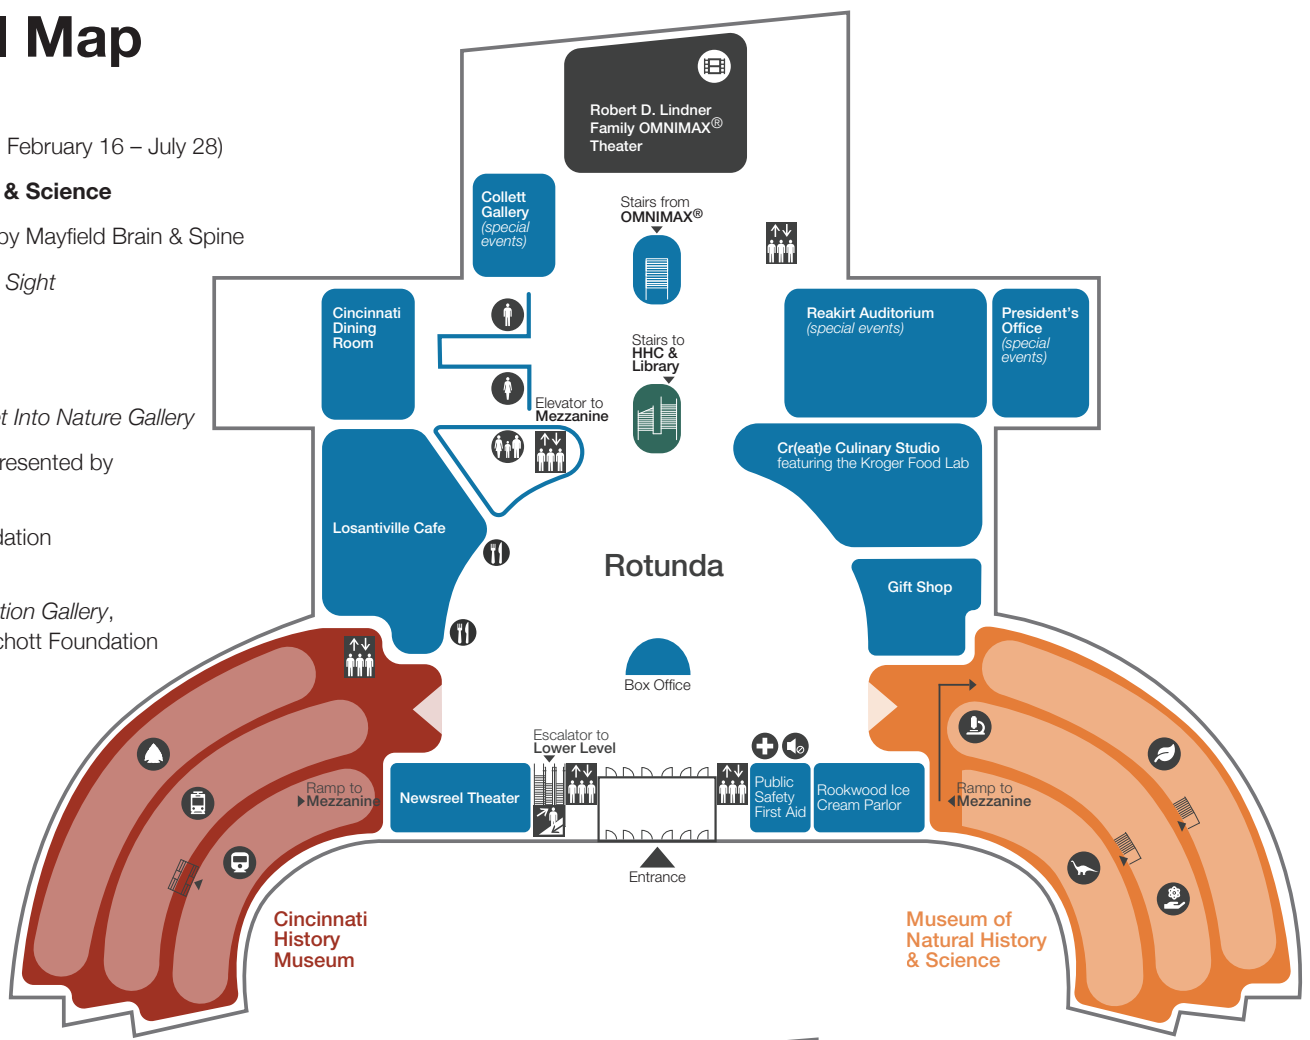

Union Terminal Map

Featured Exhibitions

POMPEII THE EXHIBITION Pompeii: The Exhibition (Open February 16 – July 28)

Museum of Natural History & Science

-  *Advancing Health*, presented by Mayfield Brain & Spine
-  *Ancient Worlds Hiding in Plain Sight*
-  *Dinosaur Hall*
-  *Ice Age Gallery*
-  *John A. and Judy Ruthven Get Into Nature Gallery*
-  Science Interactives Gallery, presented by Procter & Gamble
-  The Austin E. Knowlton Foundation Science Stage
-  *Neil Armstrong Space Exploration Gallery*, presented by the Harold C. Schott Foundation
-  *The Cave*

Cincinnati History Museum

-  *Indigenous Peoples Gallery* (Coming 2024-2026)
-  *Cincinnati in Motion*
-  *Made in Cincinnati*
-  *Public Landing*
-  *Shaping Our City*
-  *You Are Here*

The Children's Museum

-  Nancy & David Wolf Holocaust & Humanity Center
-  Robert D. Lindner Family OMNIMAX® Theater

-  Elevators
-  Escalators
-  Accessible Ramps
-  Quiet Zone + Nursing Suite
-  Restrooms
-  Food
-  First Aid

Concourse Level

Mezzanine Level

Lower Level

Concourse Level

Mezzanine Level

Lower Level