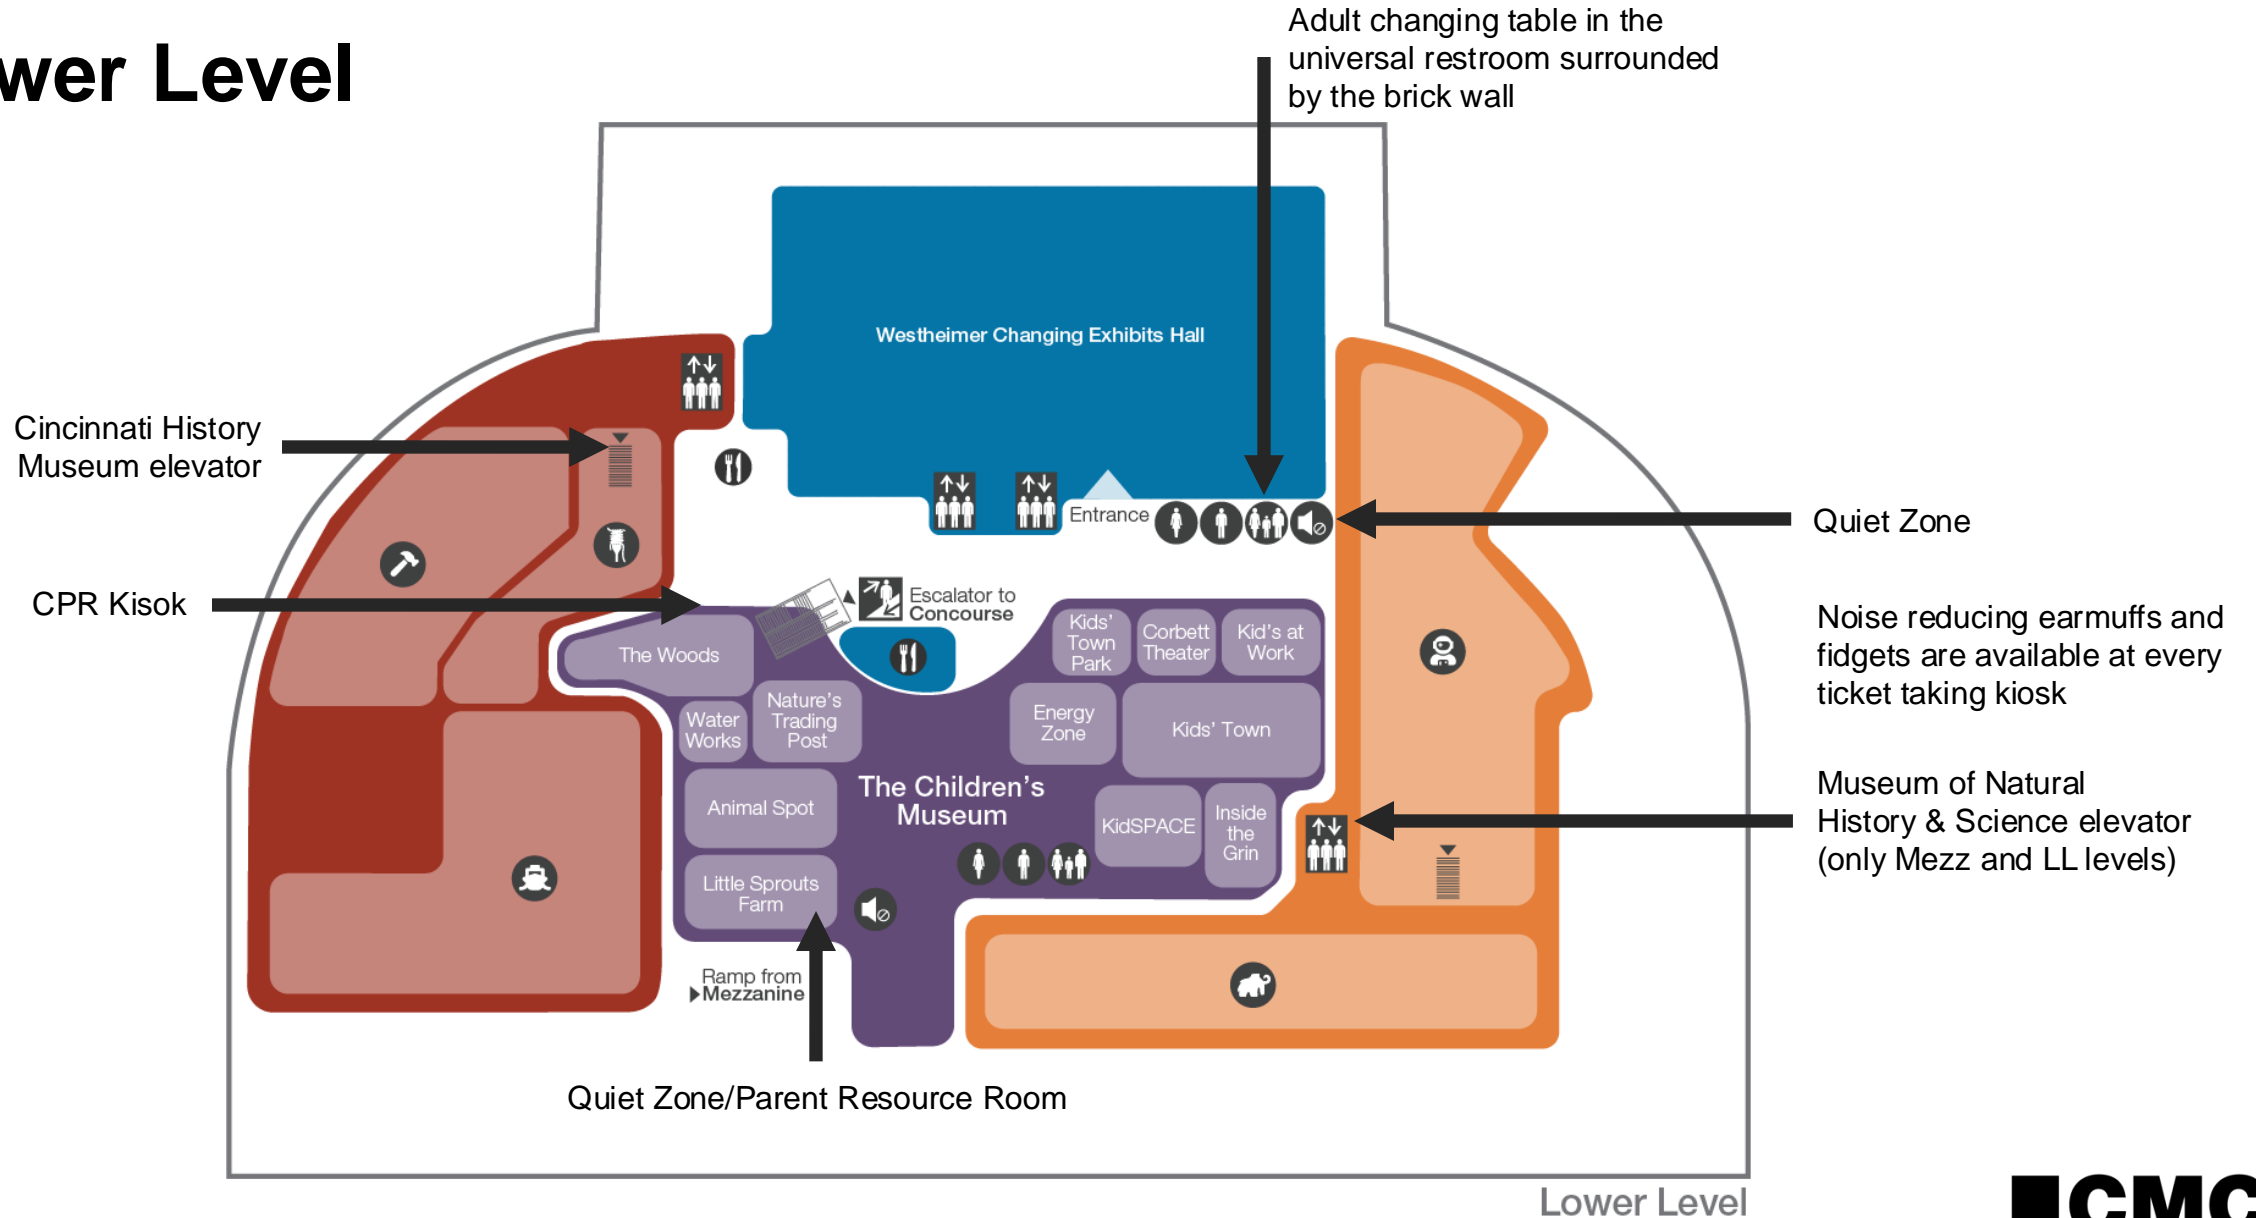

Cincinnati
Museum Center

Accessibility Maps

Concourse Level

Mezzanine Level

Lower Level

Cincinnati
Museum Center

Sensory Maps

Concourse Level

Mezzanine Level

-  = Quieter
-  = Moderately loud
-  = Extremely loud & crowded
-  = Depends on program/exhibit
-  = Natural lighting
-  = Low/dark lighting
-  = Fluorescent lighting
-  = Uneven flooring
-  = Narrow pathway

Lower Level

Cincinnati
Museum Center

Thank you

cincymuseum.org/accessibility

accessibility@cincymuseum.org