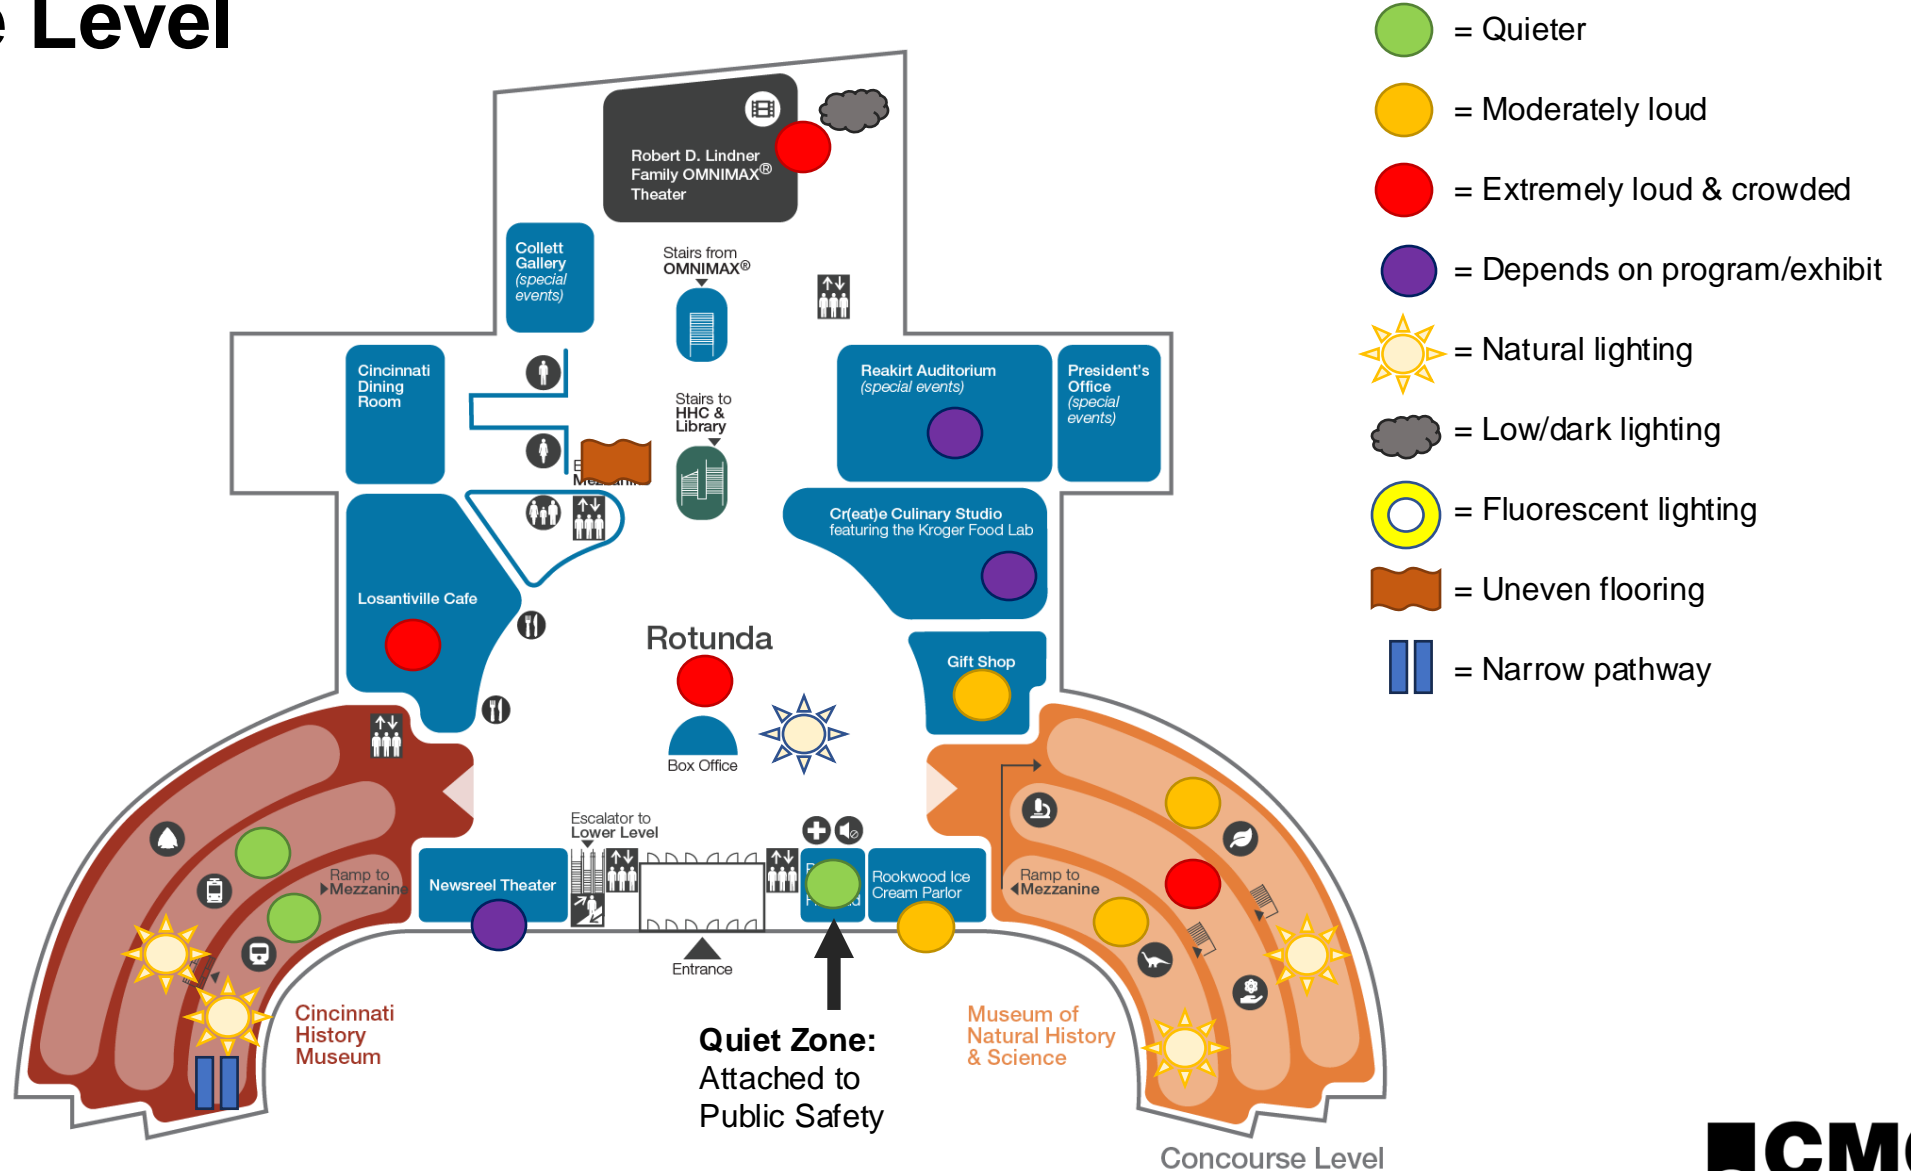

Cincinnati
Museum Center

Accessibility Maps

Concourse Level

Mezzanine Level

Lower Level

Cincinnati
Museum Center

Sensory Maps

Concourse Level

Mezzanine Level

-  = Quieter
-  = Moderately loud
-  = Extremely loud & crowded
-  = Depends on program/exhibit
-  = Natural lighting
-  = Low/dark lighting
-  = Fluorescent lighting
-  = Uneven flooring
-  = Narrow pathway

Lower Level

Cincinnati
Museum Center

Thank you

cincymuseum.org/accessibility

accessibility@cincymuseum.org