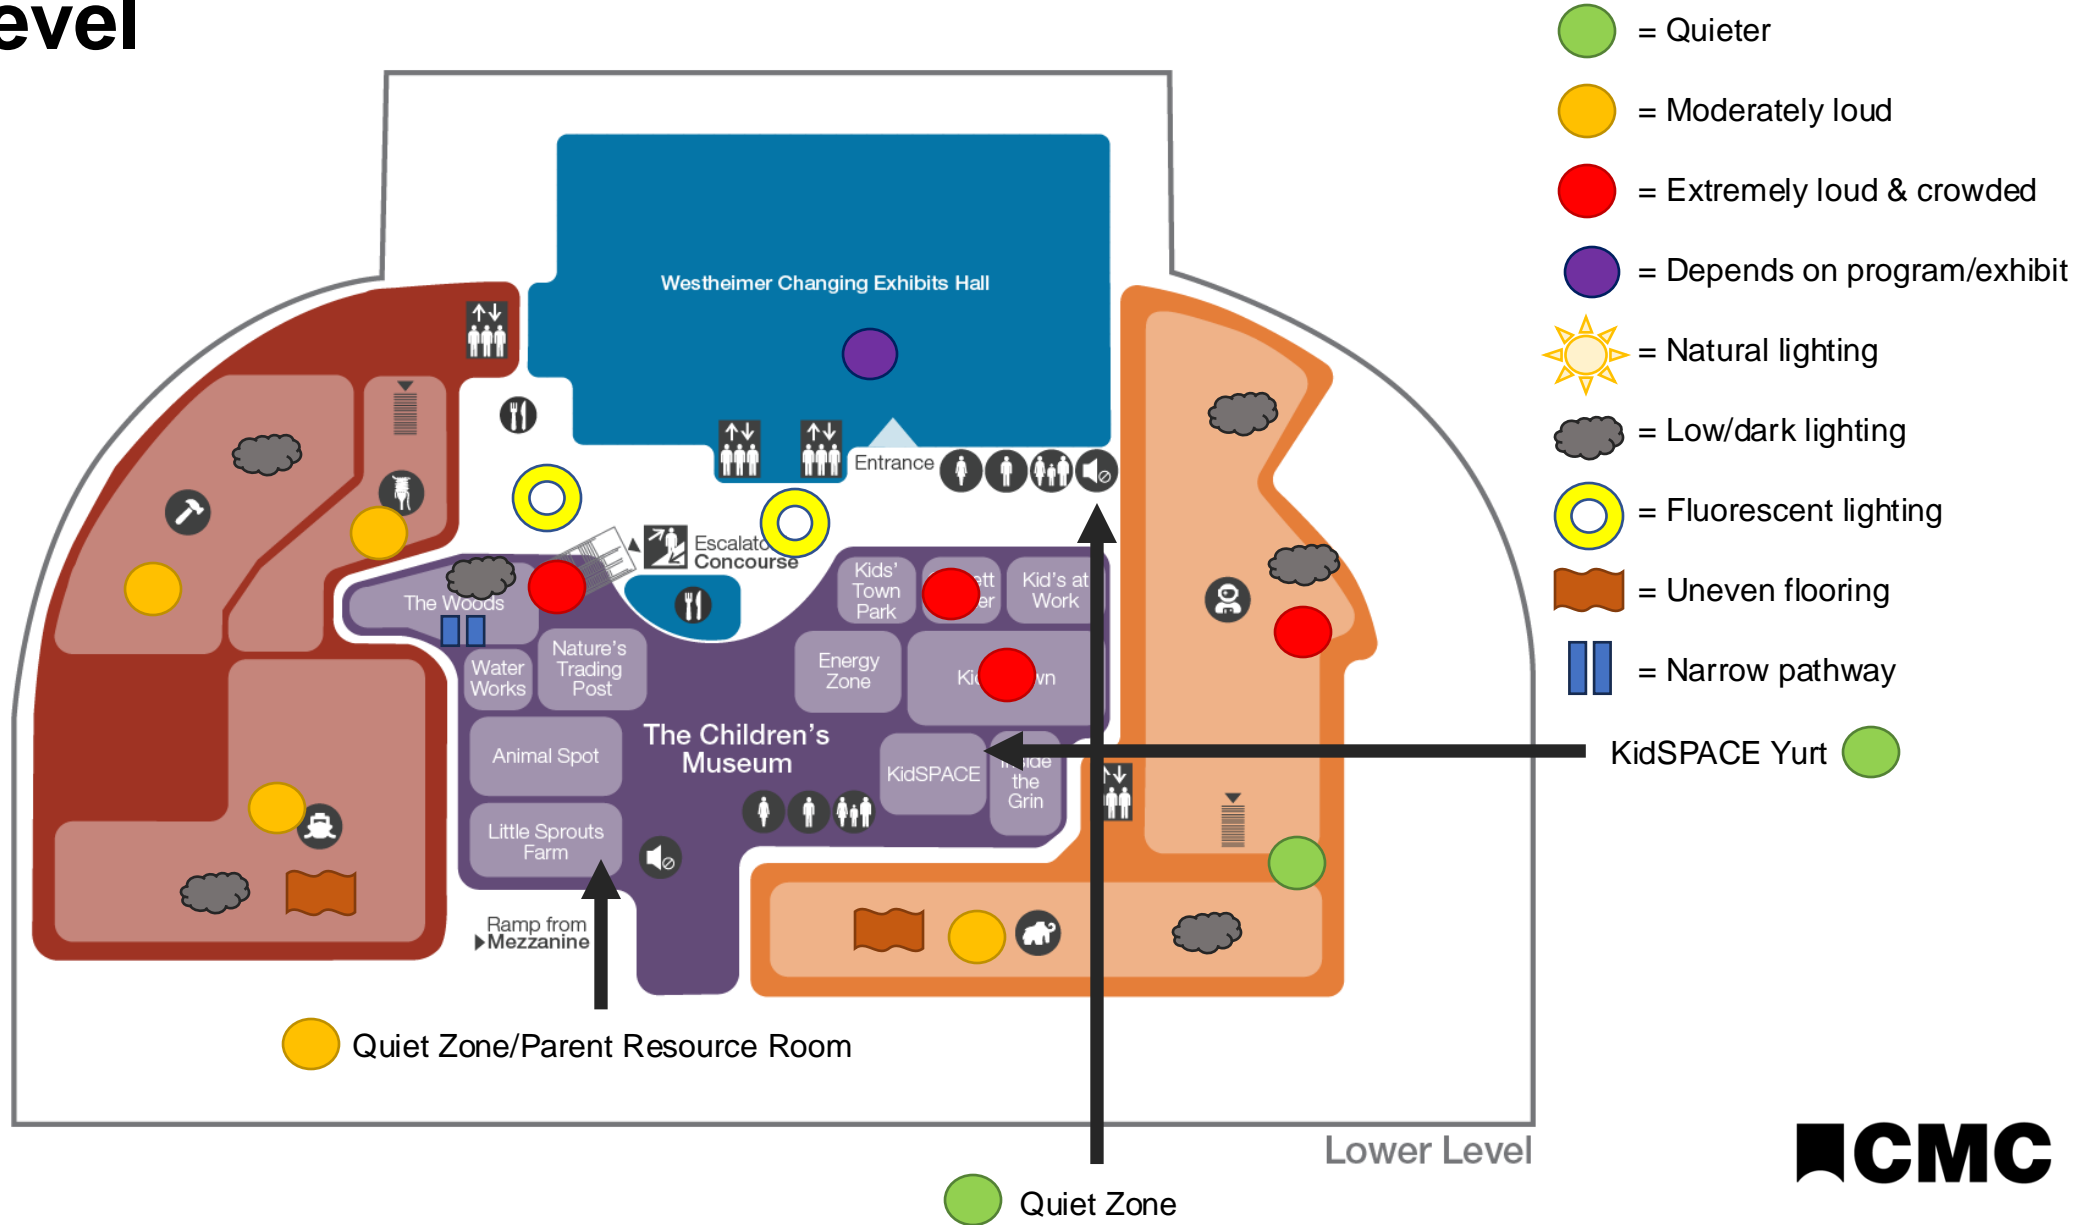

Cincinnati
Museum Center

Accessibility Maps

Concourse Level

Mezzanine Level

Lower Level

Cincinnati
Museum Center

Sensory Maps

Concourse Level

Mezzanine Level

-  = Quieter
-  = Moderately loud
-  = Extremely loud & crowded
-  = Depends on program/exhibit
-  = Natural lighting
-  = Low/dark lighting
-  = Fluorescent lighting
-  = Uneven flooring
-  = Narrow pathway

Lower Level

Cincinnati
Museum Center

Thank you

cincymuseum.org/accessibility

accessibility@cincymuseum.org