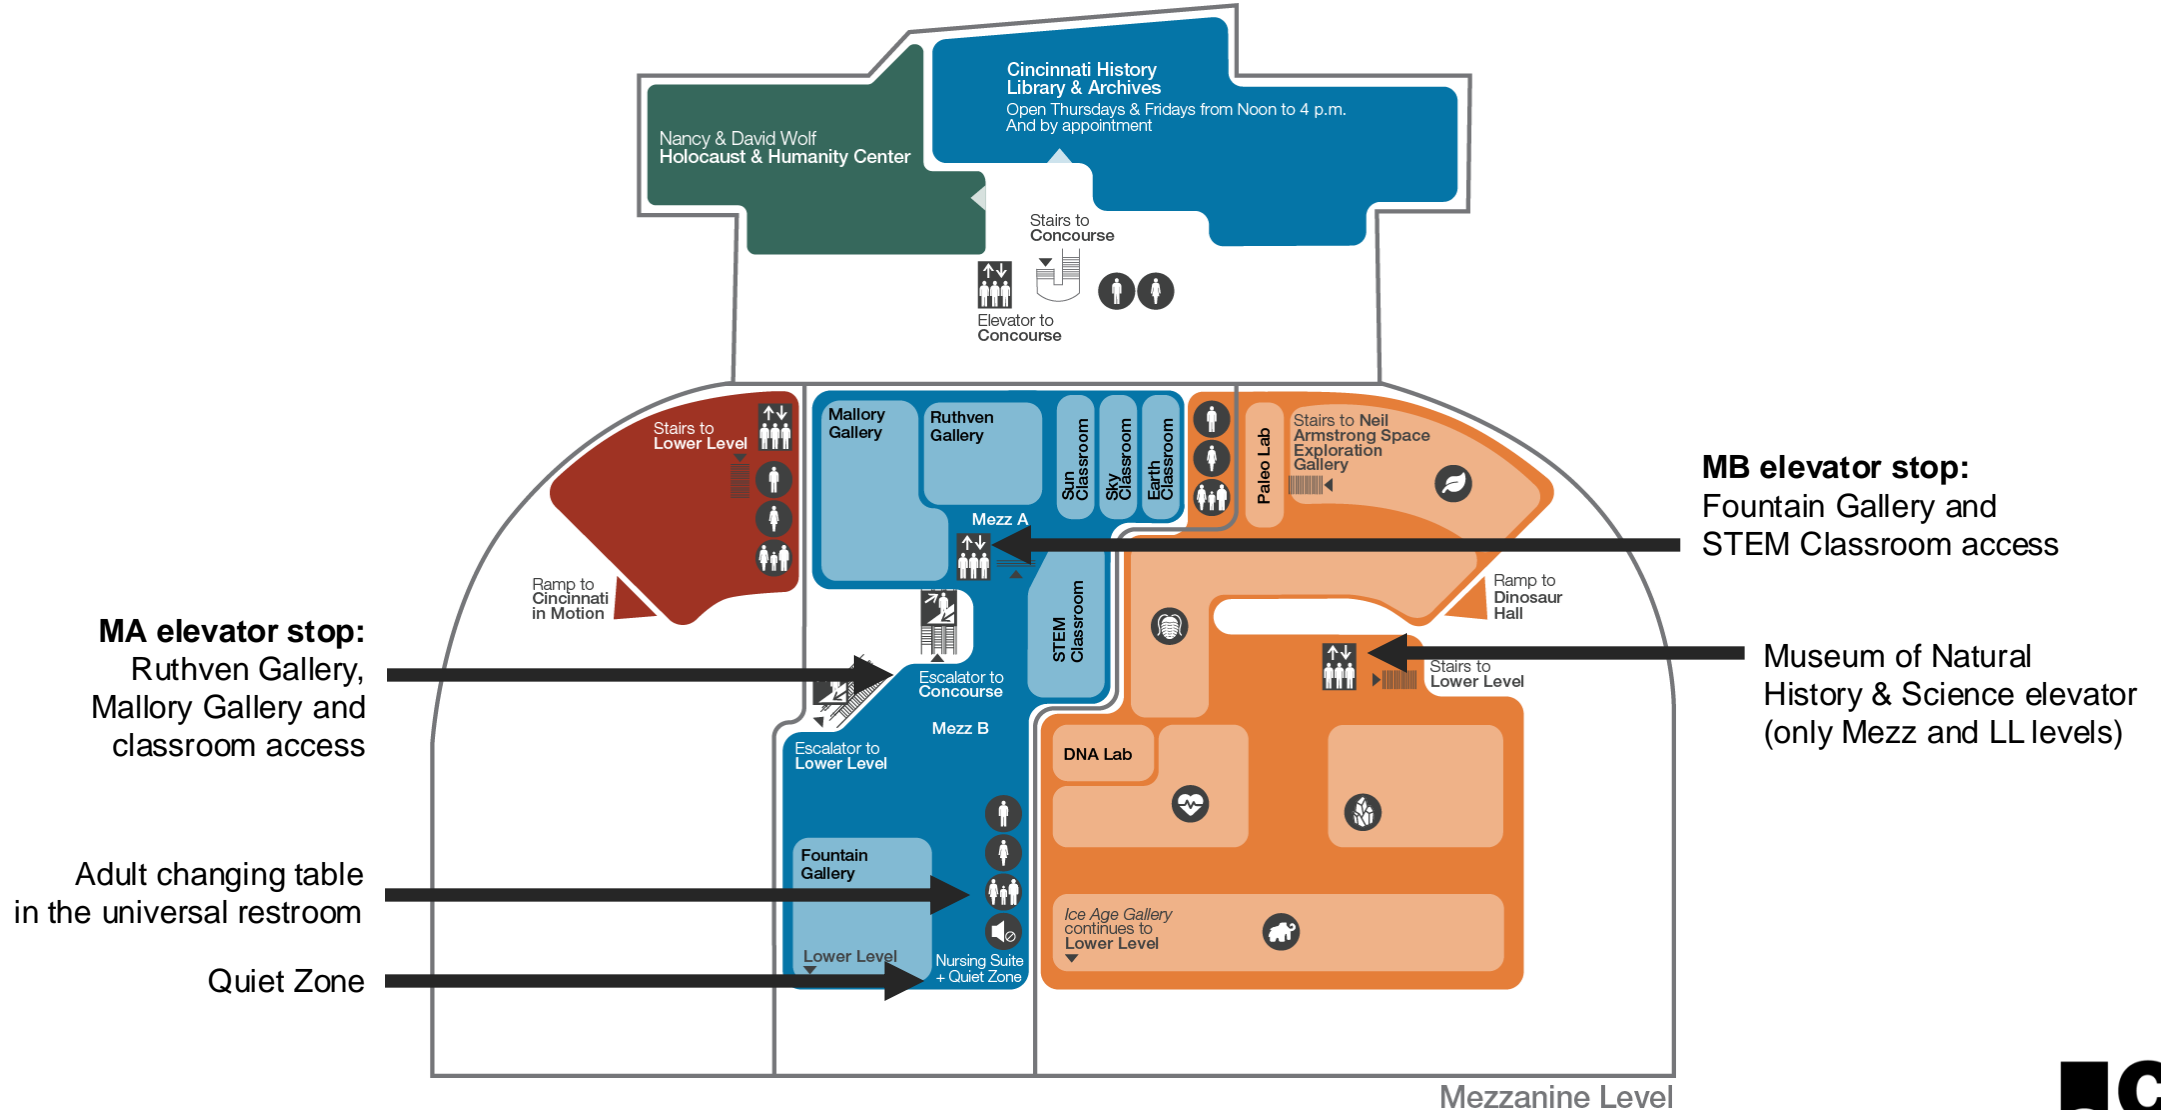

Cincinnati
Museum Center

Accessibility Maps

Concourse Level

Mezzanine Level

Lower Level

Cincinnati
Museum Center

Sensory Maps

Concourse Level

Mezzanine Level

-  = Quieter
-  = Moderately loud
-  = Extremely loud & crowded
-  = Depends on program/exhibit
-  = Natural lighting
-  = Low/dark lighting
-  = Fluorescent lighting
-  = Uneven flooring
-  = Narrow pathway

Lower Level

Cincinnati
Museum Center

Thank you

cincymuseum.org/accessibility

accessibility@cincymuseum.org