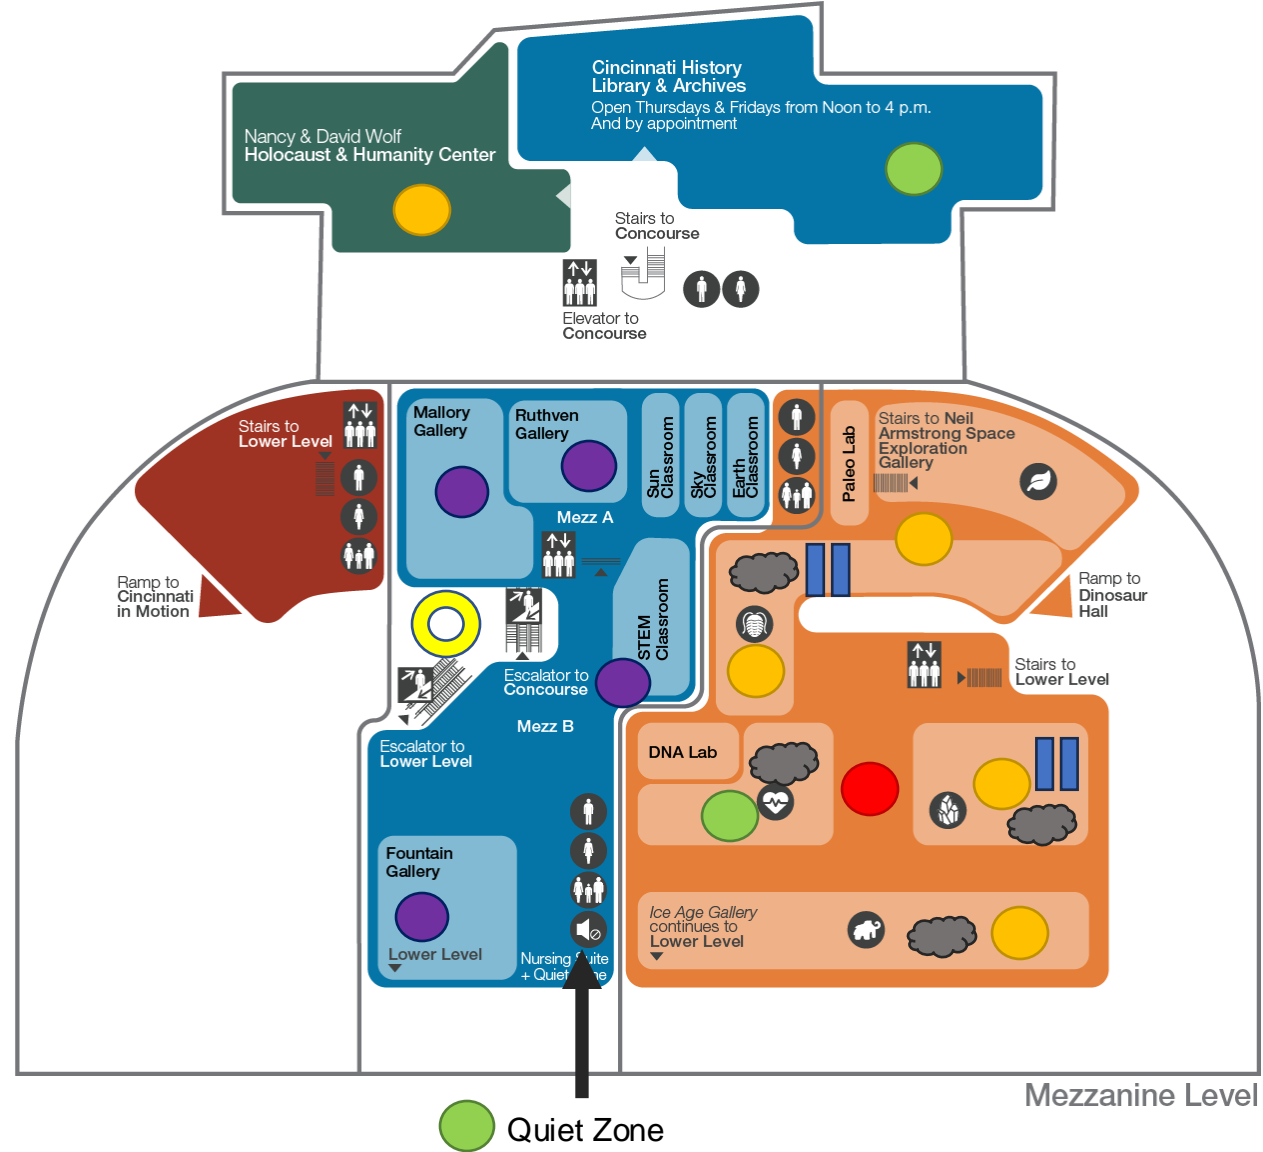

Cincinnati
Museum Center

Accessibility Maps

Concourse Level

Mezzanine Level

Lower Level

Cincinnati
Museum Center

Sensory Maps

Concourse Level

Mezzanine Level

-  = Quieter
-  = Moderately loud
-  = Extremely loud & crowded
-  = Depends on program/exhibit
-  = Natural lighting
-  = Low/dark lighting
-  = Fluorescent lighting
-  = Uneven flooring
-  = Narrow pathway

Lower Level

Cincinnati
Museum Center

Thank you

cincymuseum.org/accessibility

accessibility@cincymuseum.org