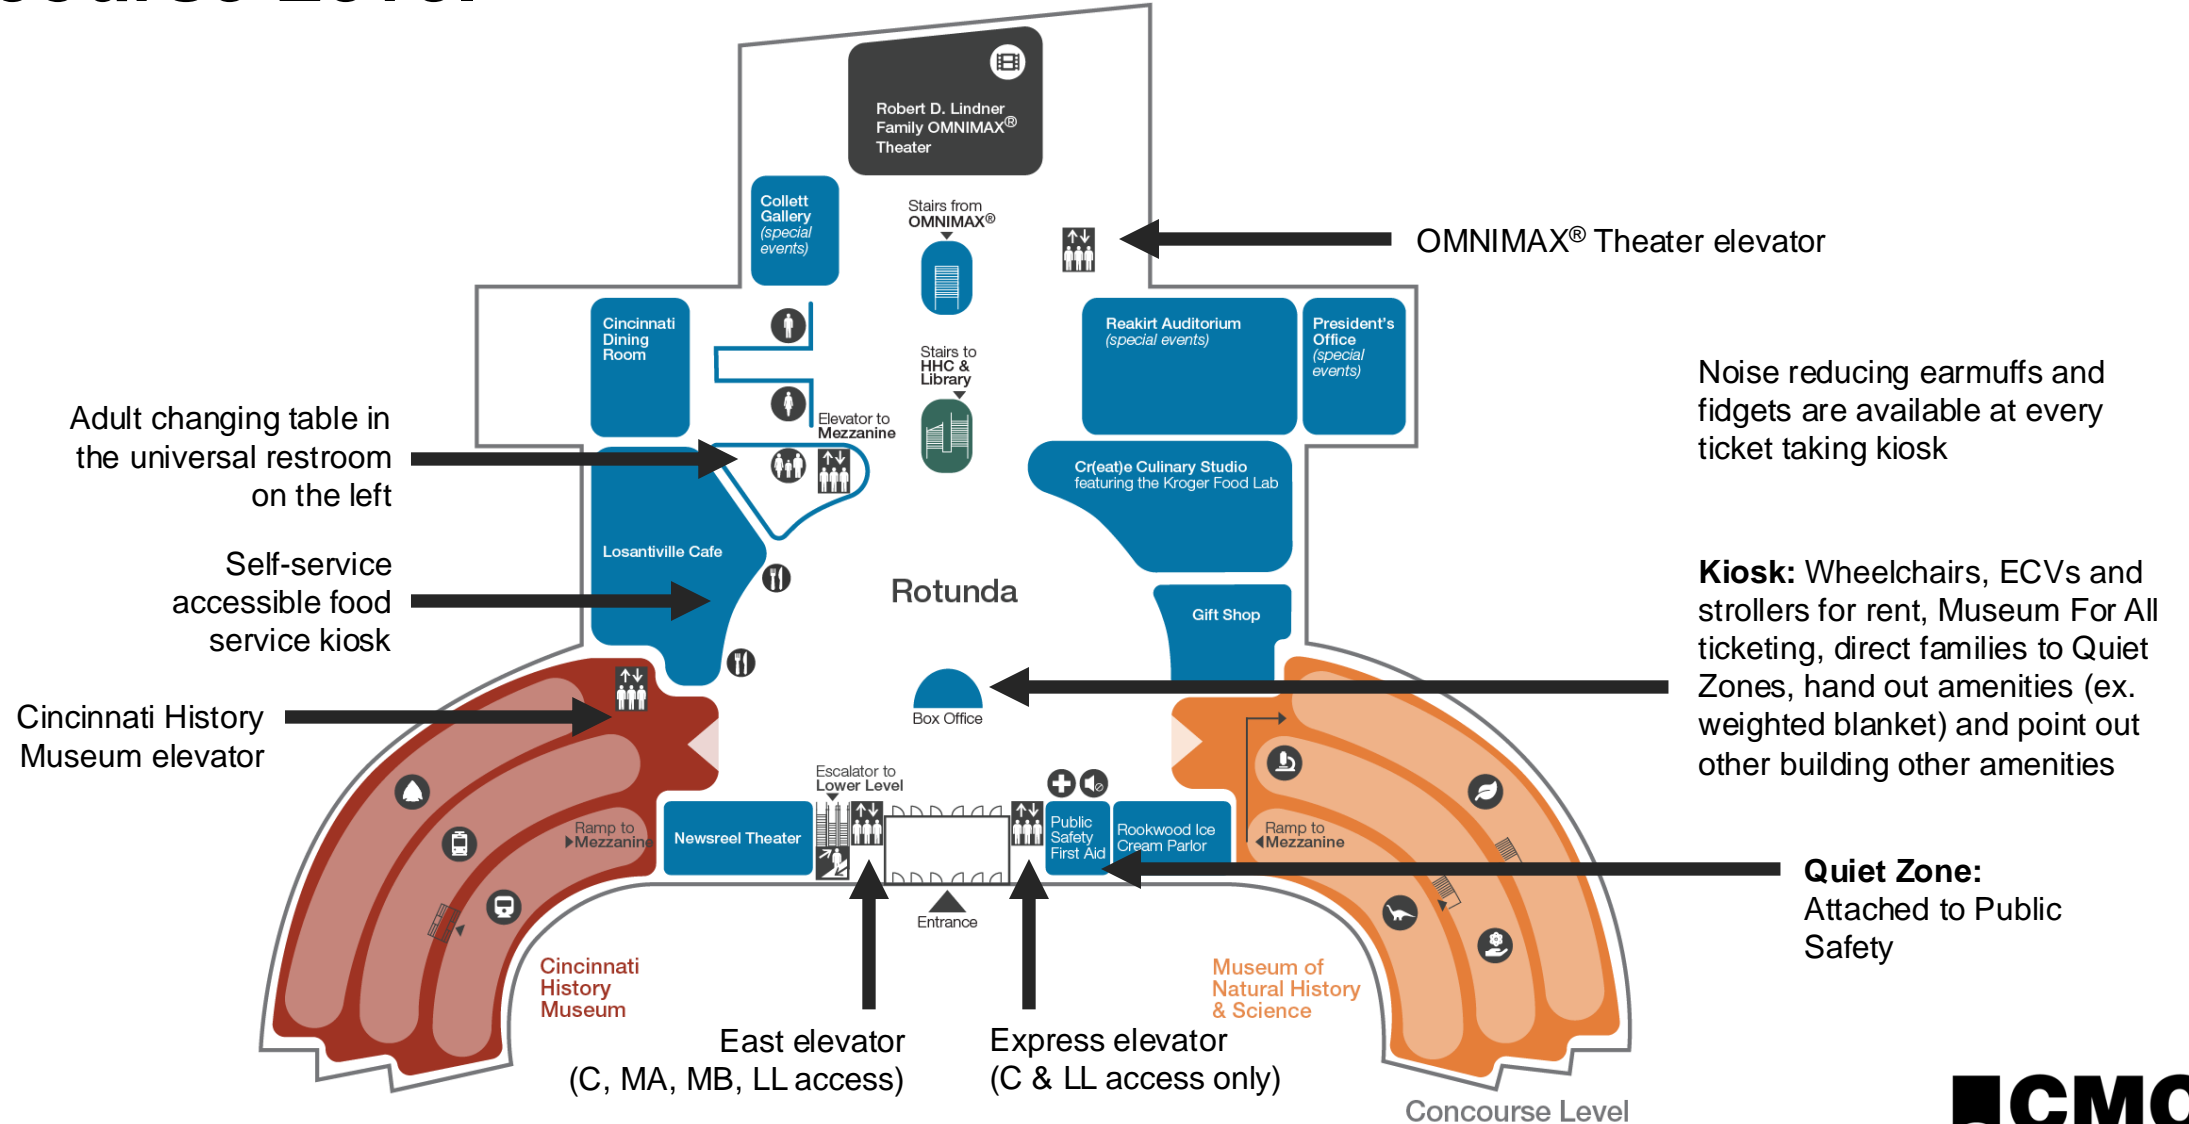

Cincinnati
Museum Center

Accessibility Maps

Concourse Level

Mezzanine Level

Lower Level

Cincinnati
Museum Center

Sensory Maps

Concourse Level

Mezzanine Level

-  = Quieter
-  = Moderately loud
-  = Extremely loud & crowded
-  = Depends on program/exhibit
-  = Natural lighting
-  = Low/dark lighting
-  = Fluorescent lighting
-  = Uneven flooring
-  = Narrow pathway

Lower Level

Cincinnati
Museum Center

Thank you

cincymuseum.org/accessibility

accessibility@cincymuseum.org