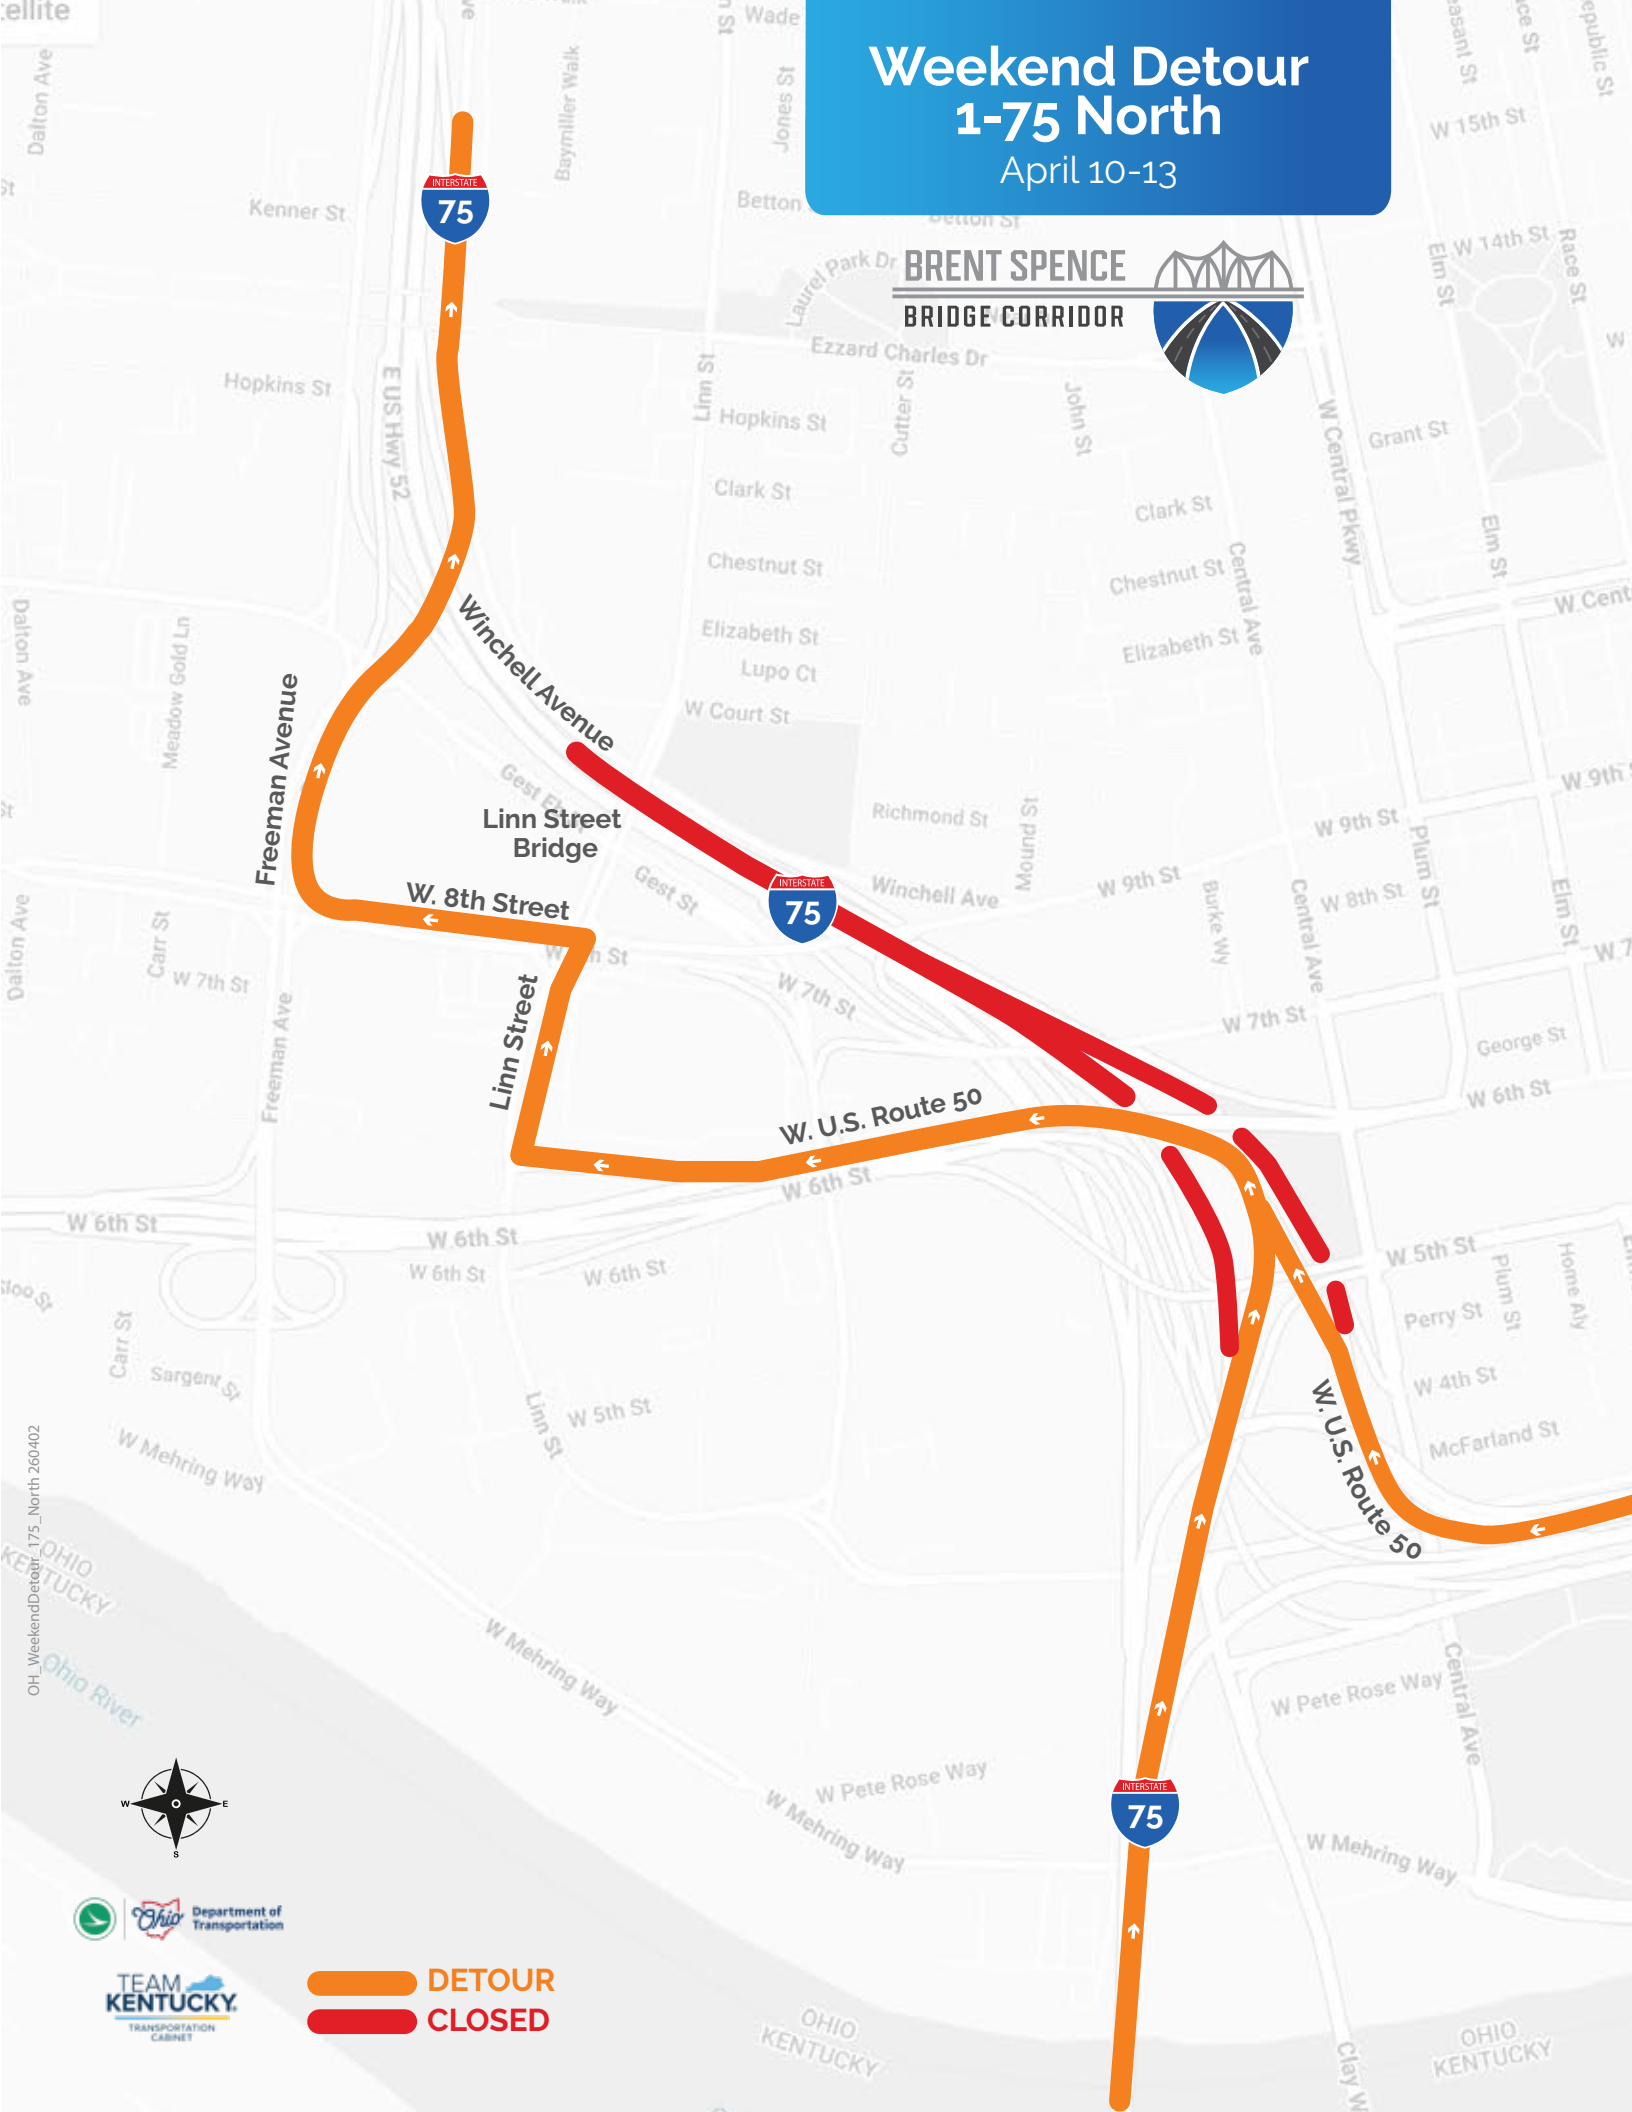

# Weekend Detour 1-75 North

April 10-13

**BRENT SPENCE  
BRIDGE CORRIDOR**

OH\_WeekendDetour\_175\_North\_260402

**TEAM  
KENTUCKY**  
TRANSPORTATION  
CABINET

**DETOUR**  
**CLOSED**

OHIO  
KENTUCKY

OHIO  
KENTUCKY