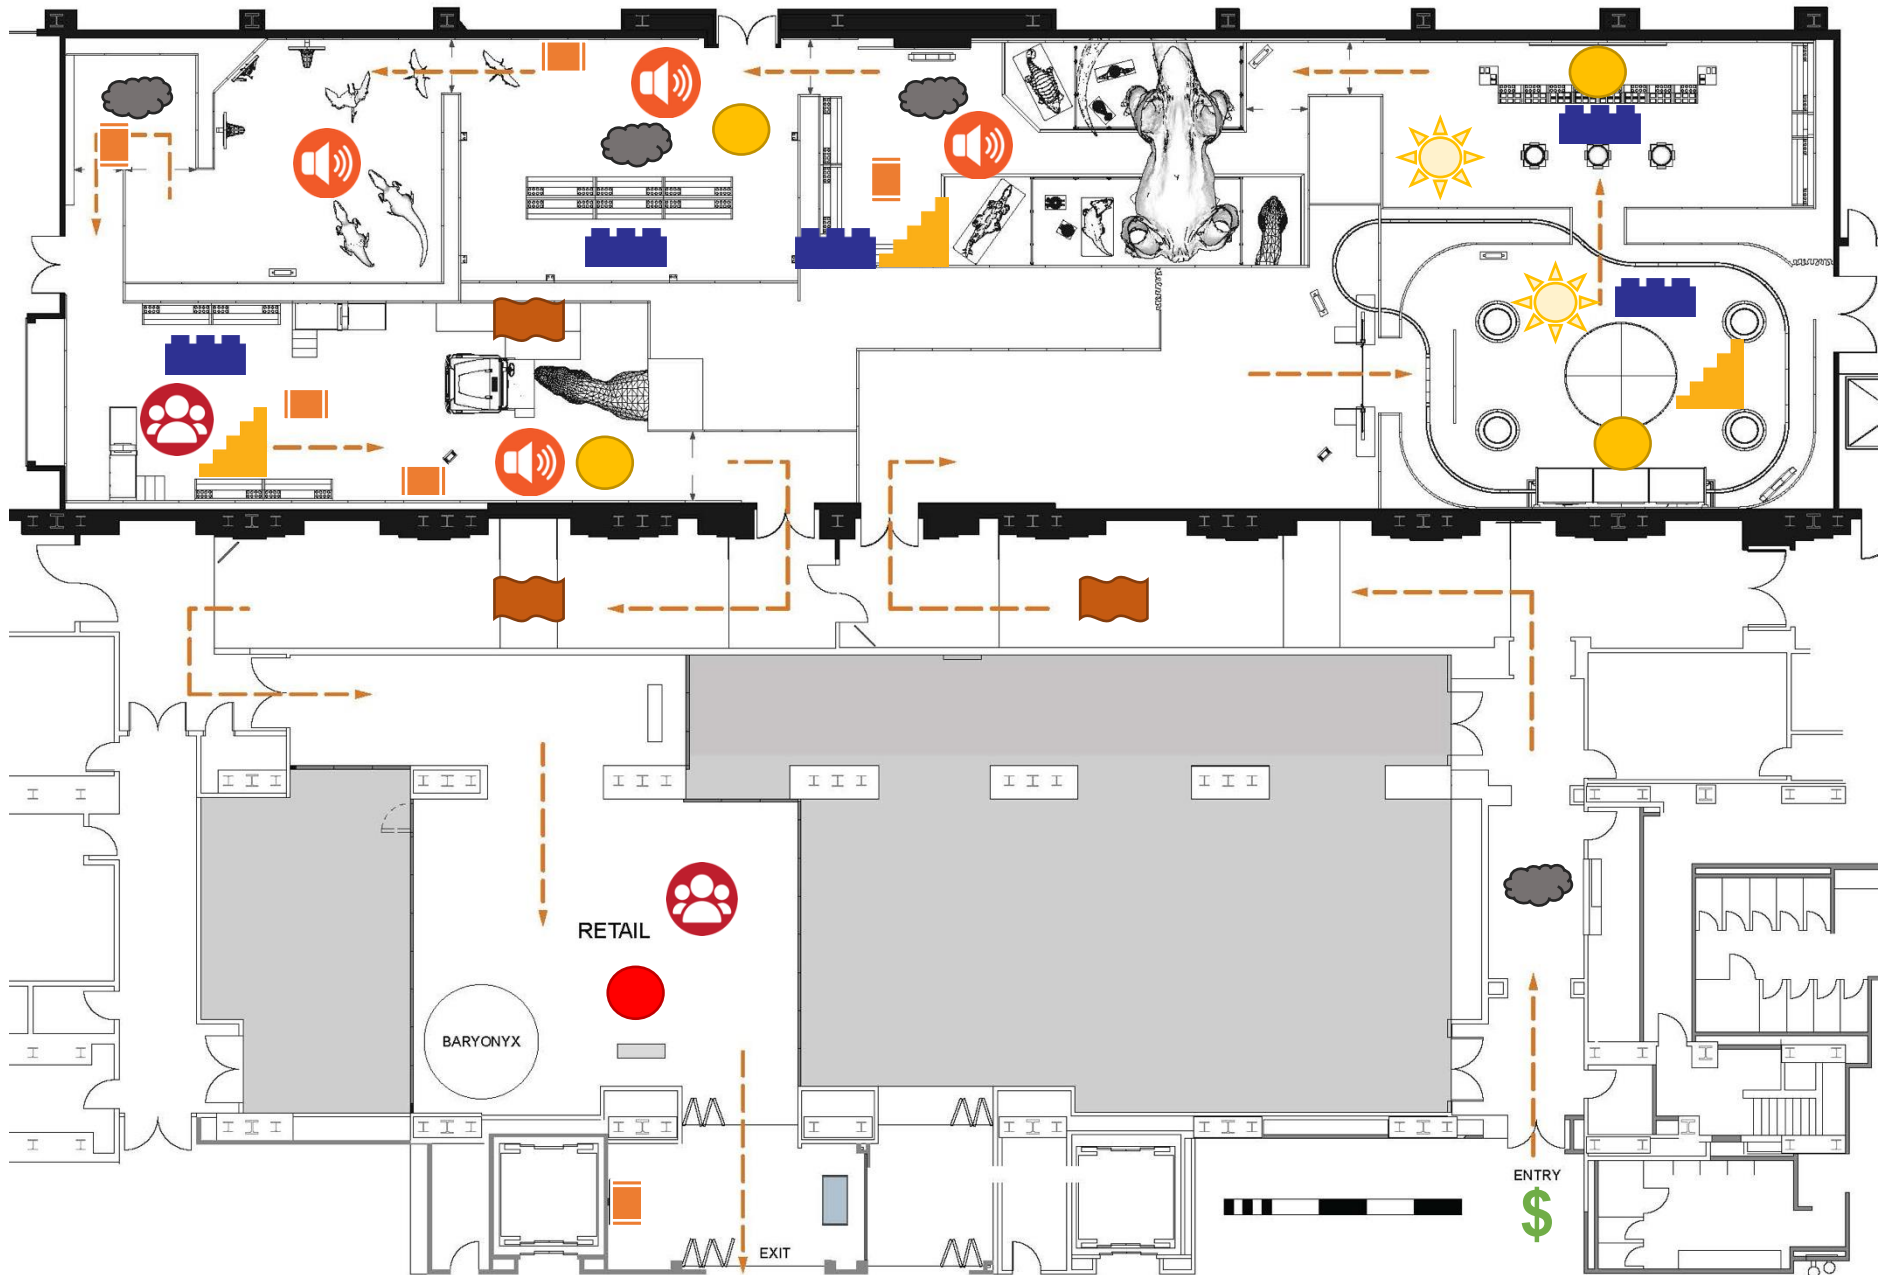

Cincinnati  
Museum Center

# ***LEGO® Jurassic World: The Exhibition Sensory Map***

-  = Moderately loud
-  = Extremely loud
-  = Dinosaur sounds
-  = Crowded
-  = Build station
-  = Step stools available
-  = Bright lighting
-  = Low/dark lighting
-  = Ramp/Uneven flooring
-  = Additional purchase required
-  = Benches/seating